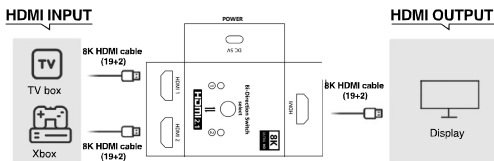

8K HDMI 2.1 Bi-Direction Switch

USER MANUAL

12 Month Warranty

Any questions you have please contact us freely, our professional Customer Service Team will reply back within 24h to offer help until you satisfied.

1. Product introduction:

-The HDMI Bidirectional switch allows you to connect two HDMI signal sources to one HDMI display(as switcher), or connect one HDMI signal source to toggle between two HDMI displays(as splitter).

-Support 8K @60Hz,4K@120Hz,1080P@240Hz resolution, provide you with transfer rates up to 48Gbps and backward compatible with all previous HDMI standards.

2. Two working mode:

-Mode one: HDMI switch 2 in 1 out

Connect two HDMI cables (HDMI 1 and HDMI 2) to your source devices, such as PS5, XBOX, Laptops, Desktop, PCs, and then connect an HDMI cable(HDMI) to your HDMI display. Press "SELECT" button to switch between two signal sources devices.

-Mode two: HDMI splitter 1 in 2 out

Connect one HDMI cable(HDMI) to your source device, such as PS5, XBOX, Laptops, Desktop PCs, and then connect two HDMI cables (HDMI 1 and HDMI 2) to your HDMI displays. In this mode, the two displays can not display simultaneously, you must press "SELECT" button to switch between two HDMI displays.

HDMI SWITCH 2 IN 1 OUT