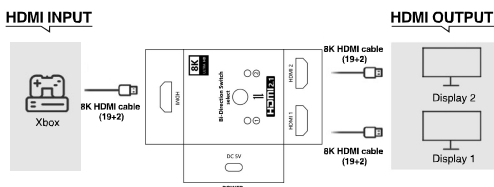

HDMI SPLITTER 1 IN 2 OUT

NOTE: Two output displays **CAN NOT** work simultaneously.

3. Important Notice:

(1)The length of the HDMI cables connected to both ends of the product should not exceed 3 meters.

(2)If you need to output 8K@60Hz, 4K@120Hz and 1080P@240Hz via our product in your displays, please make sure your HDMI source devices, HDMI cable and HDMI display all support the resolution and refresh rate you need to output.

(3)Not support automatic switch, you can only switch via the "SELECT" button.

(4)For some devices, when their HDMI port can not provide sufficient power for this product to work, please connect USB-C cable to your USB devices for power.

(5)Must use the 8K HDMI cable.

4. Package Contents:

8K HDMI 2.1 Bi-Direction switch x1

USB-C power cable x1

User manual x1