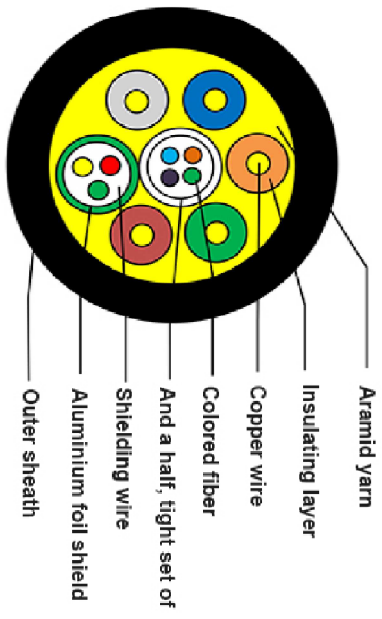

MARK	DATE	EON NO.	DESCRIPTION	REV.	DESIGN
△1					

nördic
18.00
4.30

NOTE:

- Supports computer resolutions to 4K@60Hz@4:4:4
- Plug and Play
- Compatible with HDMI 2.0 standard.
- Support HDCP2.2@ARC
- Self-detecting function for EDID information
- No loss of signal
- Hybrid optical cable with fiber and copper wire
- PIN gold plated, shell gold plated
- Environmental Specifications: For Indoor use only;
- Operating temperature: -40°C to 70°C
- Minimum bending radius 20mm
- Max. tension force: 100N
- Powered via HDMI devices
- 4core OM3 Multimode Fiber (high speed data) and 7core copper cable
- Round cable Black PVC jacket
- RoHS 2.0 & REACH compliant
- Packing: package 1pc reel

UNLESS OTHERWISE SPECIFIED TOLERANCE			
ANG	TOL	DIM	TOL
.X	$\pm 3.0^\circ$.X	± 0.10
.XX	$\pm 2.0^\circ$.XX	± 0.05
.XXX	$\pm 1.0^\circ$.XXX	± 0.03

赤壁市高清光电科技有限公司
Chibi HD photoelectric technology co., Ltd