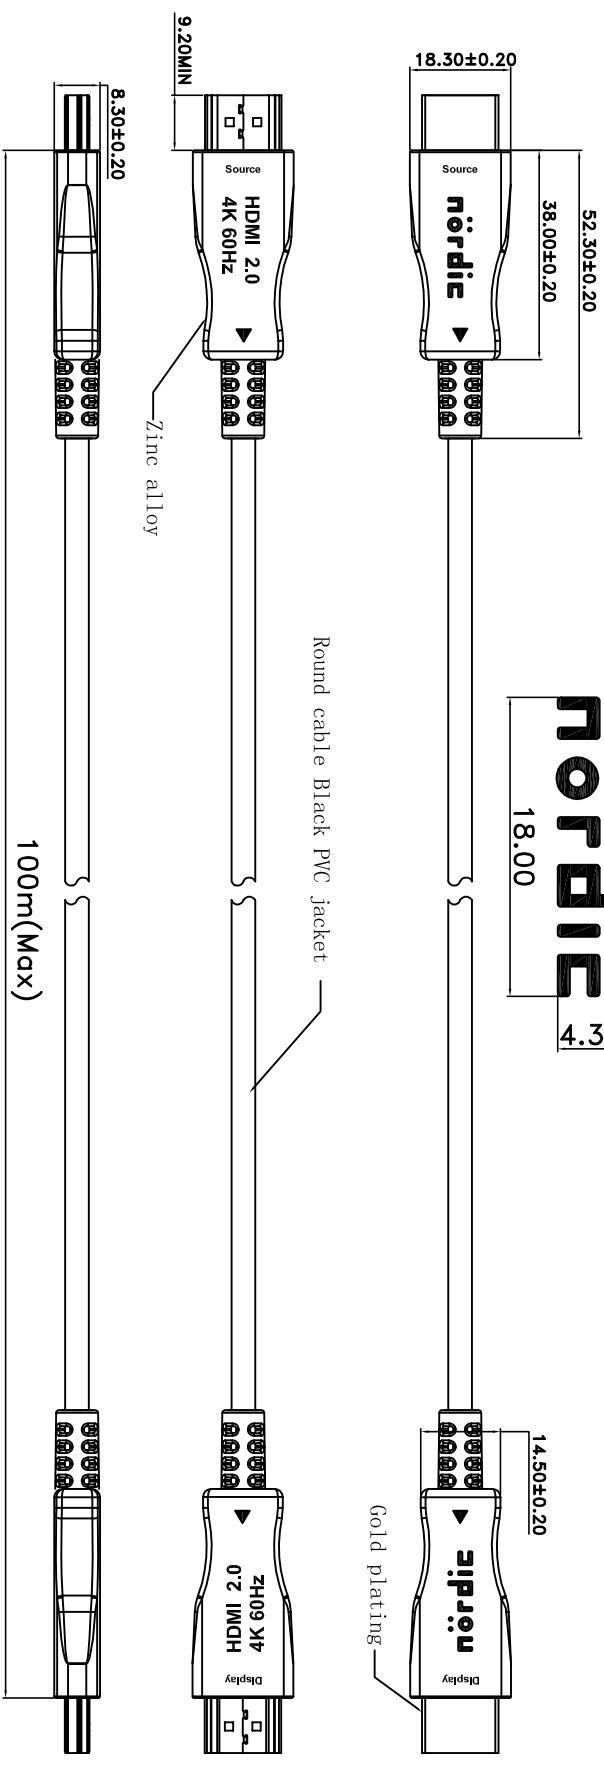

MARK	DATE	EON NO.	DESCRIPTION	REV.	DESIGN
△1					

nördic
18.00
4.30

NOTE:

- Supports computer resolutions to 4K@60Hz@4:4:4
- Plug and Play
- Compatible with HDMI 2.0 standard.
- Support HDCP2.2@ARC
- Self-detecting function for EDID information
- No loss of signal
- Hybrid optical cable with fiber and copper wire
- PIN gold plated, shell gold plated
- Environmental Specifications: For Indoor use only;
- Operating temperature: -40°C to 70°C
- Minimum bending radius 20mm
- Max. tension force: 100N
- Powered via HDMI devices
- 4core OM3 Multimode Fiber (high speed data) and 7core copper cable
- Round cable Black PVC jacket
- RoHS 2.0 & REACH compliant
- Packing: package 1pc reel

UNLESS OTHERWISE SPECIFIED TOLERANCE			
ANG	TOL	DIM	TOL
.X	$\pm 3.0^\circ$.X	± 0.10
.XX	$\pm 2.0^\circ$.XX	± 0.05
.XXX	$\pm 1.0^\circ$.XXX	± 0.03

赤壁市高清光电科技有限公司
Chibi HD photoelectric technology co., Ltd