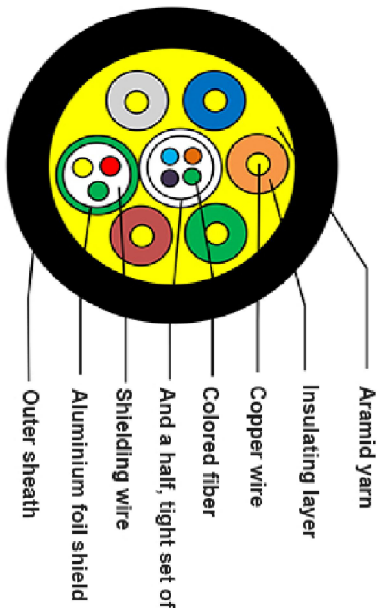

MARK	DATE	ECON NO.	DESCRIPTION	REV.	DESIGN
△1					

NOTE:

- Supports computer resolutions to 4K@60Hz@4:4:4
- Plug and Play
- Compatible with HDMI 2.0 standard.
- Support HDCP2.2@ARC
- Self-detecting function for EDID information
- No loss of signal
- Hybrid optical cable with fiber and copper wire
- PIN gold plated, shell gold plated
- Environmental Specifications: For Indoor use only;
- Operating temperature: -40°C to 70°C
- Minimum bending radius 20mm
- Max. tension force: 100N
- Powered via HDMI devices
- 4core OM3 Multimode Fiber (high speed data) and 7core copper cable
- Round cable Black PVC jacket
- RoHS 2.0 & REACH compliant
- Packing: package 1pc reel

NÖRDIC AB

UNLESS OTHERWISE SPECIFIED TOLERANCE			
ANG	TOL	DIM	TOL
.X	±3.0°	.X	±0.10
.XX	±2.0°	.XX	±0.05
.XXX	±1.0°	.XXX	±0.03

DATE		2022.02.22					
NAME	HDMI 2.0 AOC	MODEL	HDMI-F015				
DATE	2022.02.22	NAME	HDMI 2.0 AOC				
MODEL	HDMI-F015	DATE	2022.02.22				
单位	mm	比例	1:1	页码	1/1	版本	1