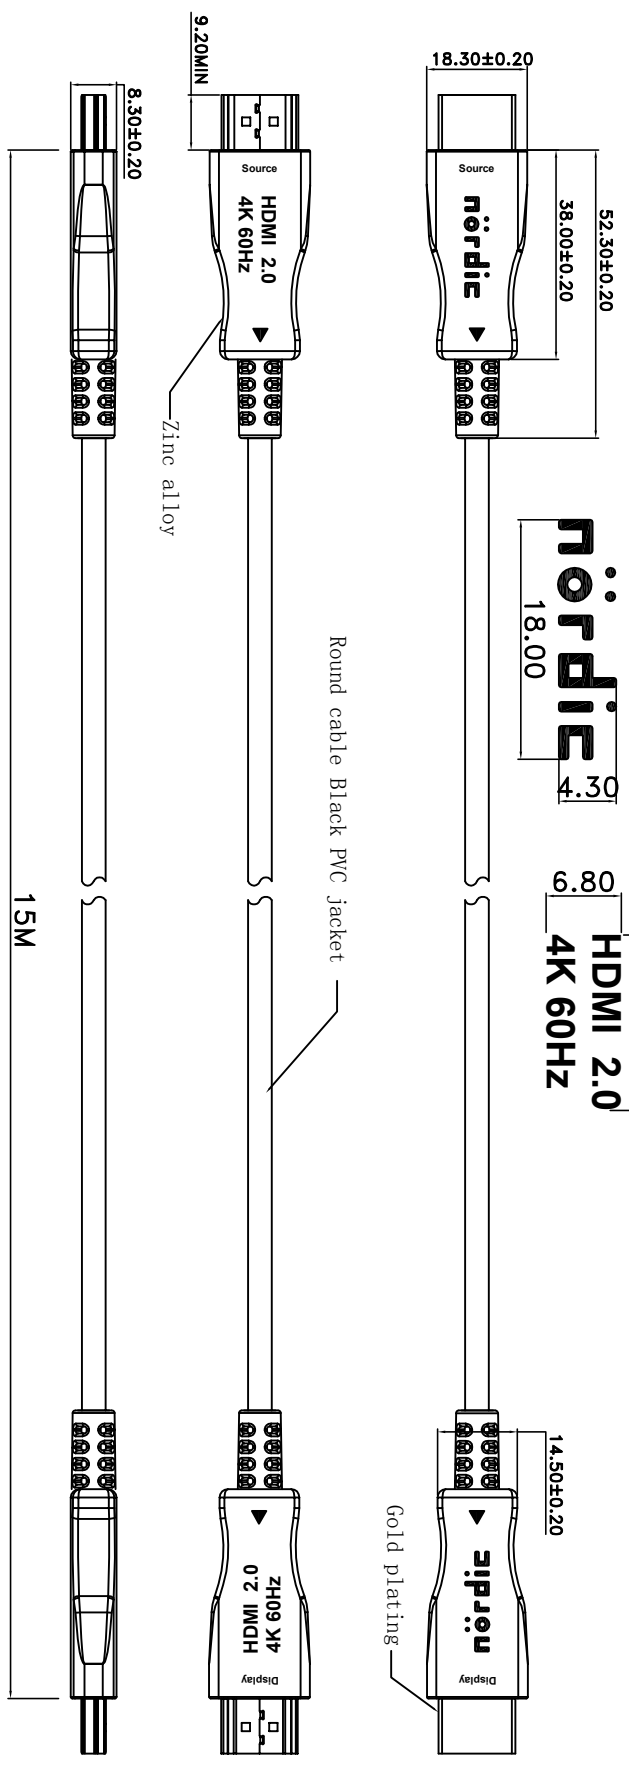

MARK	DATE	ECON NO.	DESCRIPTION	REV.	DESIGN
△1					

NOTE:

- Supports computer resolutions to 4K@60Hz@4:4:4
- Plug and Play
- Compatible with HDMI 2.0 standard.
- Support HDCP2.2@ARC
- Self-detecting function for EDID information
- No loss of signal
- Hybrid optical cable with fiber and copper wire
- PIN gold plated, shell gold plated
- Environmental Specifications: For Indoor use only;
- Operating temperature: -40°C to 70°C
- Minimum bending radius 20mm
- Max. tension force: 100N
- Powered via HDMI devices
- 4core OM3 Multimode Fiber (high speed data) and 7core copper cable
- Round cable Black PVC jacket
- RoHS 2.0 & REACH compliant
- Packing: package 1pc reel

NÖRDIC AB

UNLESS OTHERWISE SPECIFIED TOLERANCE			
ANG	TOL	DIM	TOL
.X	±3.0°	.X	±0.10
.XX	±2.0°	.XX	±0.05
.XXX	±1.0°	.XXX	±0.03

DATE		2022.02.22					
NAME	HDMI 2.0 AOC	MODEL	HDMI-F015				
DATE	2022.02.22	NAME	HDMI 2.0 AOC				
MODEL	HDMI-F015	DATE	2022.02.22				
单位	mm	比例	1:1	页码	1/1	版本	1