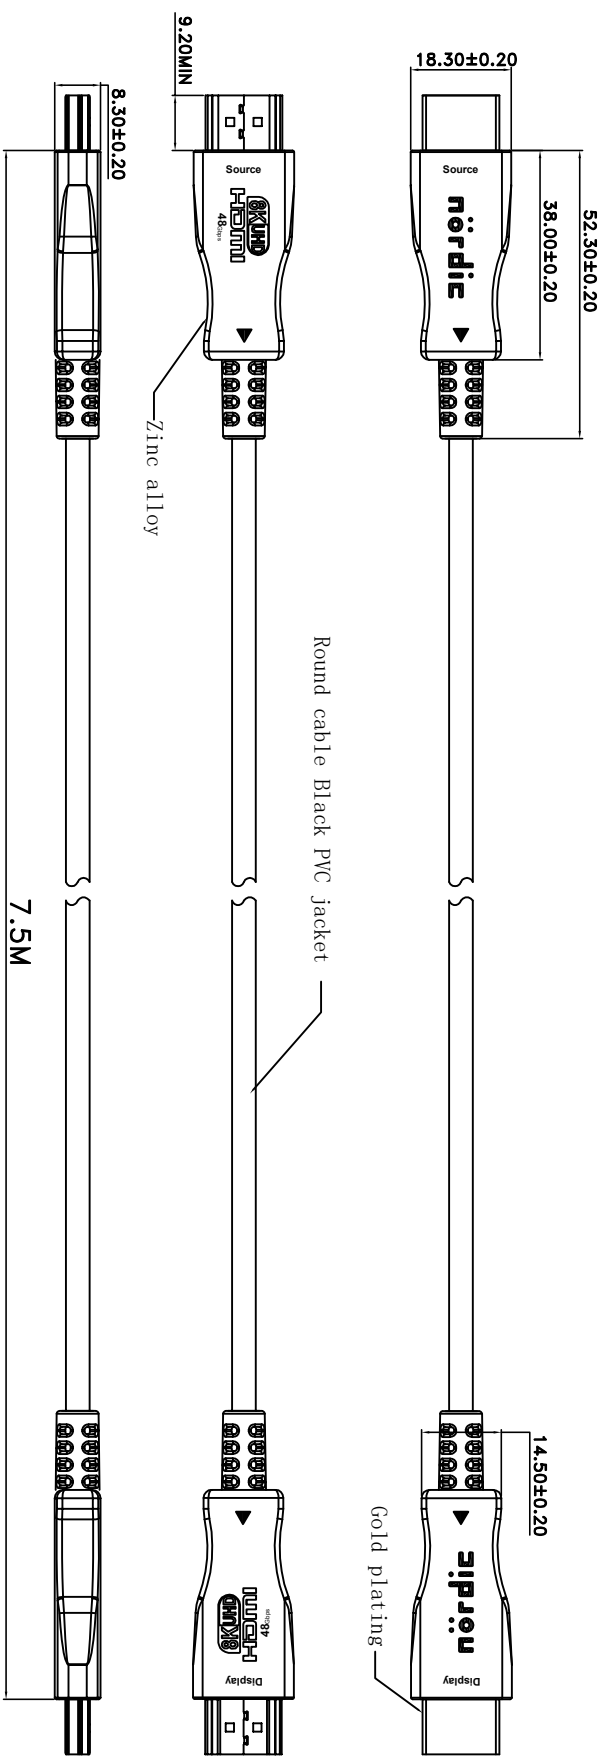

| MARK | DATE | ECON NO. | DESCRIPTION | REV. | DESIGN |
|------|------|----------|-------------|------|--------|
| △ | | | | | |

NOTE:

- Supports computer resolutions to 4K@120Hz or 8K@60Hz 4:4:4
- Plug and Play
- Support HDCP2.2@eARC
- Self-detecting function for EDID information
- No loss of signal
- Hybrid optical cable with fiber and copper wire
- PIN gold plated, shell gold plated
- Environmental Specifications: For Indoor use only;
- Operating temperature: -40°C to 70°C
- Minimum bending radius 20mm
- Max. tension force: 100N
- Powered via HDMI devices
- 4core OM3 Multimode Fiber (high speed data) and 7core copper cable
- Round cable Black PVC jacket
- RoHS 2.0 & REACH compliant
- Packing: package 1pc box

NÖRDIC AB

| UNLESS OTHERWISE SPECIFIED TOLERANCE | | | DATE | NAME | MODEL | 單位 | 比例 | 頁碼 | 版本 |
|--------------------------------------|-------|------|-------|------------|-------------|----|-----|-----|----|
| ANG | TOL. | DIM | TOL. | 2022.05.27 | HDMI-8K AOC | mm | 1:1 | 1/1 | 1 |
| .X | ±3.0' | .X | ±0.10 | | | | | | |
| .XX | ±2.0' | .XX | ±0.05 | | | | | | |
| .XXX | ±1.0' | .XXX | ±0.03 | | | | | | |