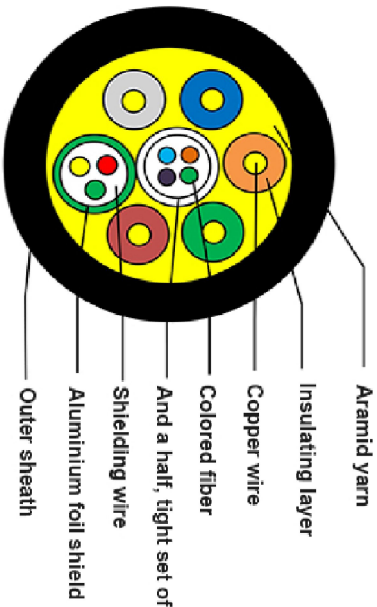

| MARK | DATE | ECON NO. | DESCRIPTION | REV. | DESIGN |
|------|------|----------|-------------|------|--------|
| △ | | | | | |

NOTE:

- Supports computer resolutions to 4K@120Hz or 8K@60Hz 4:4:4
- Plug and Play
- Support HDCP2.2@eARC
- Self-detecting function for EDID information
- No loss of signal
- Hybrid optical cable with fiber and copper wire
- PIN gold plated, shell gold plated
- Environmental Specifications: For Indoor use only;
- Operating temperature: -40°C to 70°C
- Minimum bending radius 20mm
- Max. tension force: 100N
- Powered via HDMI devices
- 4core OM3 Multimode Fiber (high speed data) and 7core copper cable
- Round cable Black PVC jacket
- RoHS 2.0 & REACH compliant
- Packing: package 1pc box

NÖRDIC AB

| UNLESS OTHERWISE SPECIFIED TOLERANCE | | | DATE | NAME | MODEL | 單位 | 比例 | 頁碼 | 版本 |
|--------------------------------------|-------|------|-------|------------|-------------|----|-----|-----|----|
| ANG | TOL. | DIM | TOL. | 2022.05.27 | HDMI-8K AOC | mm | 1:1 | 1/1 | 1 |
| .X | ±3.0' | .X | ±0.10 | | | | | | |
| .XX | ±2.0' | .XX | ±0.05 | | | | | | |
| .XXX | ±1.0' | .XXX | ±0.03 | | | | | | |