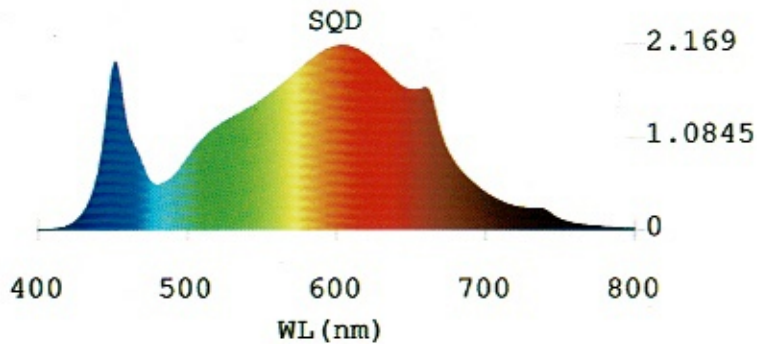

## PROGROW UFO LED MODEL

|                    |             |               |             |             |
|--------------------|-------------|---------------|-------------|-------------|
| Input Power        | 100W        | 200W          | 300W        | 500W        |
| Fixture Dimensions | Φ280*H164mm | Φ400*H196.5mm | Φ440*H140mm | Φ450*H230mm |
| Weight             | 3.00kg      | 4.00kg        | 6.00kg      | 10.00kg     |

## PROGROW LED'S SPECIFICATIONS

|                        |   |
|------------------------|---|
| Light Source           | LED   |
| Efficacy               | 2.1 μmol/J  |
| Input Voltage          | Autosensing 100-277V                                  |
| Mounting Height        | ≥ 15.2cm Above Canopy                                 |
| Thermal Management     | Passive   |
| Beam Angle             | 120°  |
| Lifetime               | 50,000hrs   |
| Power Factor           | > 90%   |
| Certifications         | UL1598 Damp Location Rating & IP55 (Console Only), CE |
| Colour Rendering Index | 90ra  |
| Ambient Temperature    | -40-40°C  |
| Storage Environment    | -40°C-85°C RH10%-95%                                  |
| Chip                   | BRANDED LUMILEDS                                      |