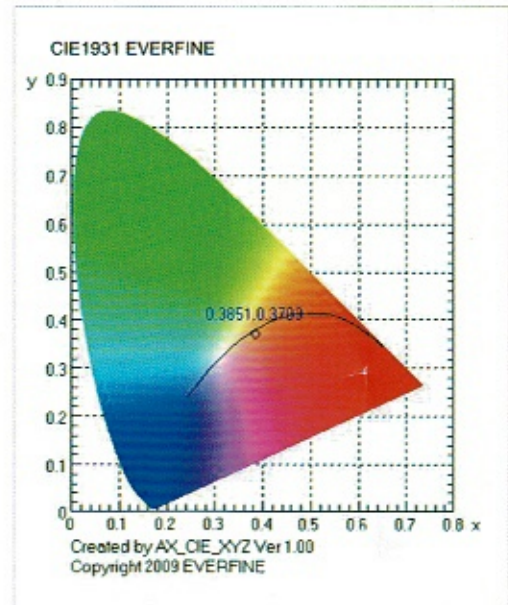

## PROGROW UFO LED MODEL

|                    |             |               |             |             |
|--------------------|-------------|---------------|-------------|-------------|
| Input Power        | 100W        | 200W          | 300W        | 500W        |
| Fixture Dimensions | Φ280*H164mm | Φ400*H196.5mm | Φ440*H140mm | Φ450*H230mm |
| Weight             | 3.00kg      | 4.00kg        | 6.00kg      | 10.00kg     |

## PROGROW LED'S SPECIFICATIONS

|                        |   |
|------------------------|---|
| Light Source           | LED   |
| Efficacy               | 2.1 μmol/J  |
| Input Voltage          | Autosensing 100-277V                                  |
| Mounting Height        | ≥ 15.2cm Above Canopy                                 |
| Thermal Management     | Passive   |
| Beam Angle             | 120°  |
| Lifetime               | 50,000hrs   |
| Power Factor           | > 90%   |
| Certifications         | UL1598 Damp Location Rating & IP55 (Console Only), CE |
| Colour Rendering Index | 90ra  |
| Ambient Temperature    | -40-40°C  |
| Storage Environment    | -40°C-85°C RH10%-95%                                  |
| Chip                   | BRANDED LUMILEDS                                      |