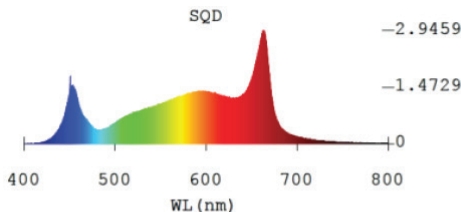

AVAILABLE NOW

// A flexible and dynamic LED solution

100W Full-Spectrum Individual Supplemental Light LED Bar

OPTIONAL ACCESSORY

3-Pin LED Dimmer with 2.5 m cable

SPECTRUM GRAPH

Optimize your indoor plant growth with this versatile LED light and its wide variety of applications. It produces the exact same light quantity and light spectral quality as each LED bar from our latest Zeus Pro 2.9 range, but with the difference of being a totally independent with its own remote mounted 100w driver with 4.5m lead.

Efficacy Up to 2.9 $\mu\text{mol}/\text{J}$

PPF 295 $\mu\text{mol}/\text{s}$

Input Voltage 220-240V, 50-60Hz

Input Power 102W ($\pm 2\%$)

Water Proof IP65

Lifetime +60000hrs

Light Source Osram & Lumileds Diodes

Dimmable With 0-10V Light Dimmer (Sold Separately)

Spectrum Full Spectrum +

Dimensions 1148 x 20 x 53mm

INNOVATION IS BRIGHTER THAN EVER