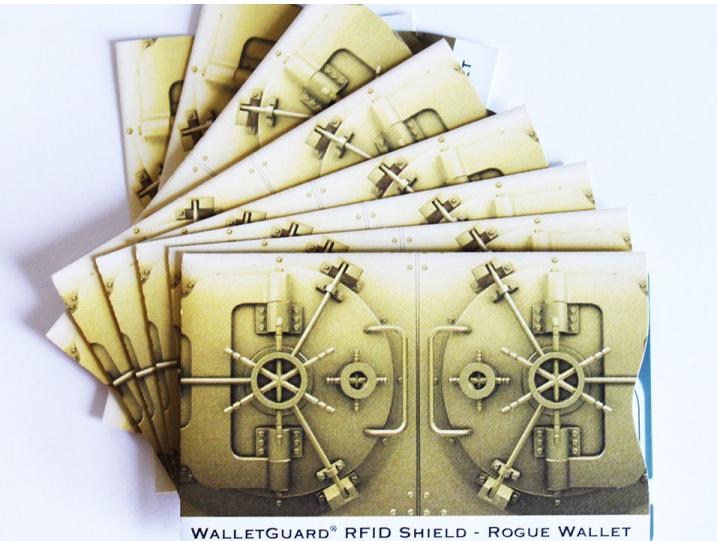

RFID - BLOCKING SLEEVES ARE AVAILABLE IN THREE STYLES:

- TOP LOADING CREDIT CARD
- SIDE LOADING CREDIT CARD
- TOP LOADING PASSPORT

THEY ARE AVAILABLE IN THE COLOR WAYS SHOWN ON RIGHT. SEE BELOW FOR VOLUME PRICING.

RFID-BLOCKING SLEEVE - TOP LOADING
 WHOLESALE 1.00 (SINGLE) RETAIL 1.99 (SINGLE)
 MADE IN USA / RFID BLOCKING

WALLETGUARD® RFID SHIELD - ROGUE WALLET
 RFID-BLOCKING SLEEVE - SIDE LOADING
 WHOLESALE 1.00 (SINGLE) RETAIL 1.99 (SINGLE)
 MADE IN USA / RFID BLOCKING