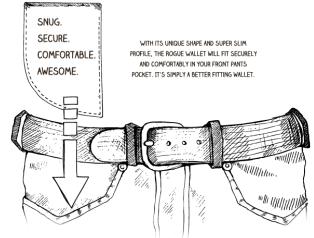

ROGUE INDUSTRIES
588 SACO RD
STANDISH , ME 04086

HEADQUARTERS 1-800-786-1768
INFO@ROGUE-INDUSTRIES.COM

rogue industries

PLEASE RETURN THIS ORDER FORM VIA EMAIL TO THE EMPLOYEE YOU WERE WORKING WITH, OR INFO@ROGUE-INDUSTRIES.COM

PRODUCT SKU	QUANTITY	PRICE/UNIT	SUTOTAL

REF #

TOTAL

SHIP TO

PAYMENT METHOD

BILL TO

SPECIAL INSTRUCTIONS

DATE

SIGNATURE

.....

TERMS - IMMEDIATE PAYMENT FOR FIRST TWO ORDERS. SUBSEQUENT ORDERS ARE INVOICED AT NET 30 DAYS.
SHIPPING - ALL ORDERS ARE SHIPPED VIA UPS AT COST. YOU MAY SUPPLY YOUR UPS ACCOUNT NUMBER TO COVER THESE COSTS, OR WE WILL ADD THE ACTUAL COST TO THE ORDER. UPS ACCOUNT # _____
OUR GUARANTEE TO CUSTOMERS - UNCONDITIONAL, PERIOD. OUR PRODUCTS ARE DESIGNED TO MEET YOUR CUSTOMER'S EVERY EXPECTATION. IF THEY DO NOT, THEY MAY RETURN THEM WITHIN TWO YEARS FOR CHOICE OF A FULL REFUND OR PRODUCT EXCHANGE.