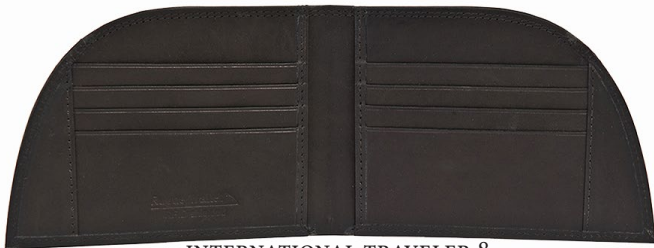

INTERNATIONAL TRAVELER 8