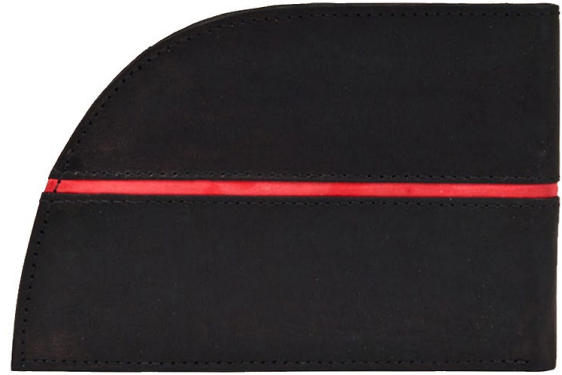

ROGUE FRONT POCKET WALLET IN BALLISTIC NYLON
SKU: WALNYLONGRAY
WHOLESALE 17.50 • RETAIL 35
IMPORTED / RFID-BLOCKING

ROGUE FRONT POCKET WALLET IN DEERHIDE
SKU: WALBUCKCAMO
WHOLESALE 27.50 • RETAIL 55
MADE IN MAINE / RFID-BLOCKING

ROGUE FRONT POCKET WALLET IN DEERHIDE
SKU: WALBUCKDARKTAN
WHOLESALE 27.50 • RETAIL 55
MADE IN MAINE / RFID-BLOCKING

ROGUE FRONT POCKET WALLET IN DEERHIDE
SKU: WALBUCKLIGHTTAN
WHOLESALE 27.50 • RETAIL 55
MADE IN MAINE / RFID-BLOCKING