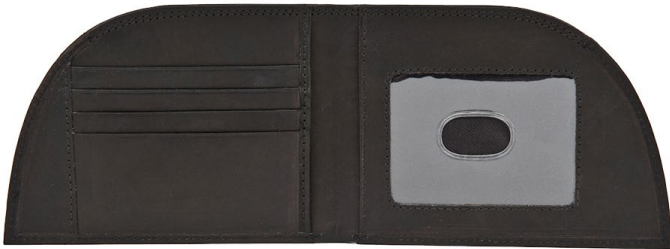

INTERNATIONAL TRAVELER 4