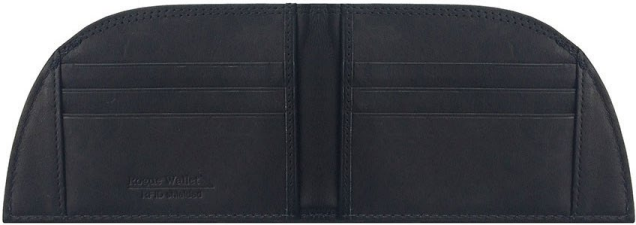

A QUICK NOTE ON OUR WALLET INTERIORS: WALLET INTERIORS ARE EITHER BLACK OR BROWN LEATHER, CORRESPONDING WITH THE COLORWAY OF THE EXTERIOR LEATHER. IF NOT SPECIFIED, OUR WALLET INTERIORS HAVE 3 CREDIT CARD SLOTS AND AN ID SLOT AS PICTURED BELOW. THE OPENING FOR CASH IS ON THE CURVED EDGE. WHEN SPECIFIED, THE “SIX SLOT” WALLET REPLACES THE ID SLOT WITH SPACES FOR ADDITIONAL CARDS, AS SHOWN BELOW. THE TRAVELER 4 HAS 4 CREDIT CARD SLOTS, AND RETAINS THE ID WINDOW, AS SHOWN BELOW LEFT. THE TRAVELER 8 HAS 8 CREDIT CARD SLOTS, SHOWN IN THE FOURTH ROW BELOW. OUR EXPEDITION ROGUE WALLET INTERIOR HAS THE CASH OPENING ON THE LONG SIDE, AS SHOWN BELOW.

SIX SLOT