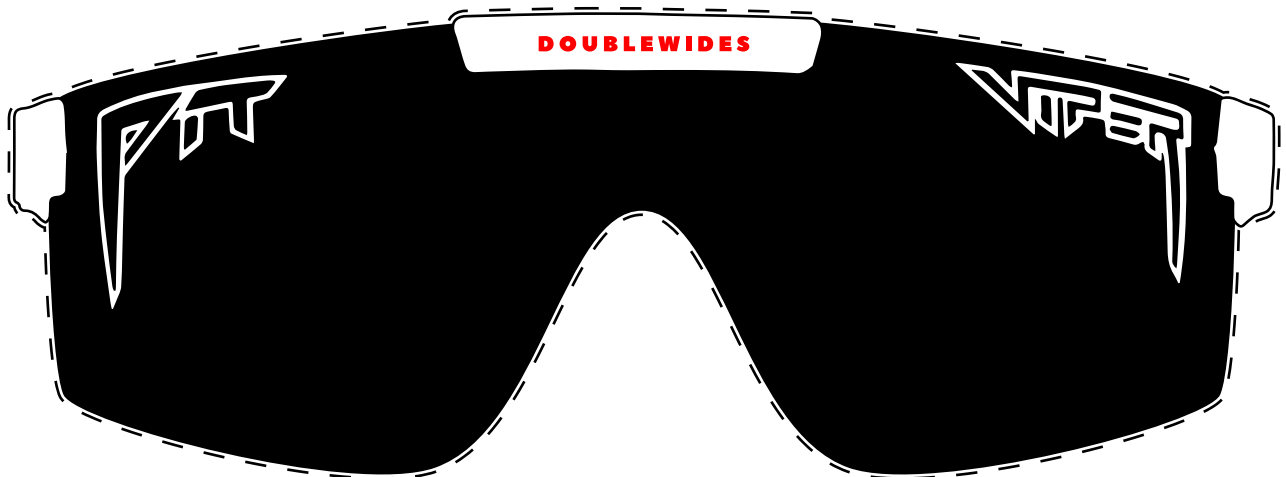

FLAT FRONT CUTOUT

PRINT AND CUT OUT
TO SIZE YOUR NOGGIN.

WIDTH AND CURVE

TOP-DOWN COMPARISON