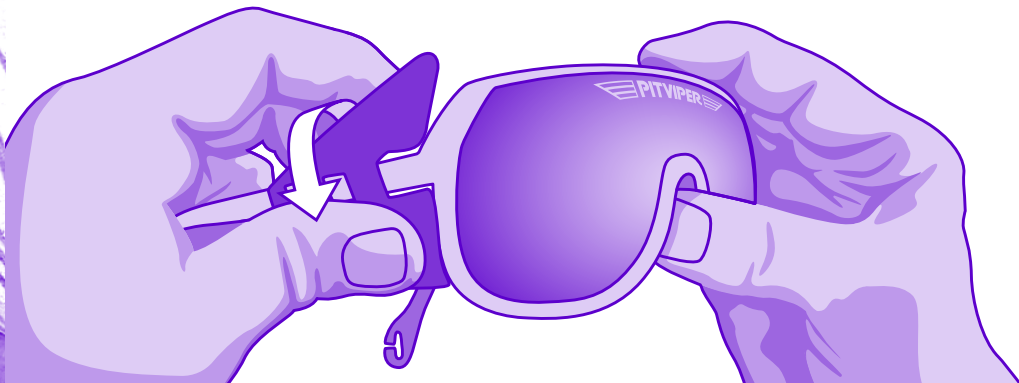

INSTRUCTION GUIDE

The Speed Harness™

The Speed Harness™ included with your Pit Vipers slide into the openings at the end of your Grand Prix earpieces. The Speed Harness™ shackles your Pit Vipers around your head or neck, if you're into that sort of thing.

A black earpiece is shown horizontally, with a black Speed Harness strap attached to its end. The strap is a thick, black, flexible material. The word 'PITVIPER' is printed in white on the black strap, flanked by two white wing-like symbols. The earpiece is shown in a perspective view, curving upwards and to the right.

PITVIPER

The Side Pieces™

A Side Piece™ on the left, a Side Piece™ on the right - this must be a dream. The kind of dream your spouse gets mad at you for having. Just don't tell them this time. It'll be our little secret. Included with all Grand Prix are 2 Side Pieces™.

Although the nerds at OSHA require Side Pieces™ to be worn in order to meet the Z87+ safety rating, you can ditch or switch your Side Pieces™ to customize your look. Try *The Grand Pry* method, peeling the Side Pieces™ away from the frame to remove them.