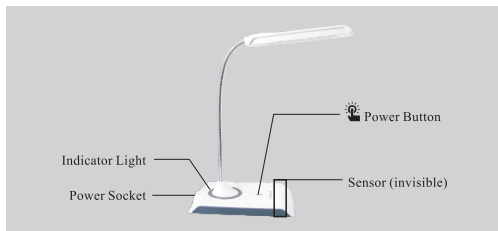

Daffodil[®] User Manual

———— **LEC200** ————

LED Light With Adjustable Brightness

Lampe à DEL à luminosité réglable

LED Lampe mit verstellbarer Helligkeit

Lampada a LED con luminosità regolabile

Lámpara LED con luminosidad adjustable

1. Parts and Functions:

2. Operations:

- (1) Touch the Power Button to turn the light on or off.
- (2) Hold the power button to adjust the brightness.
- (3) Move your hand over the sensor to activate the indicator light.
The indicator light automatically powers off after 4 seconds.