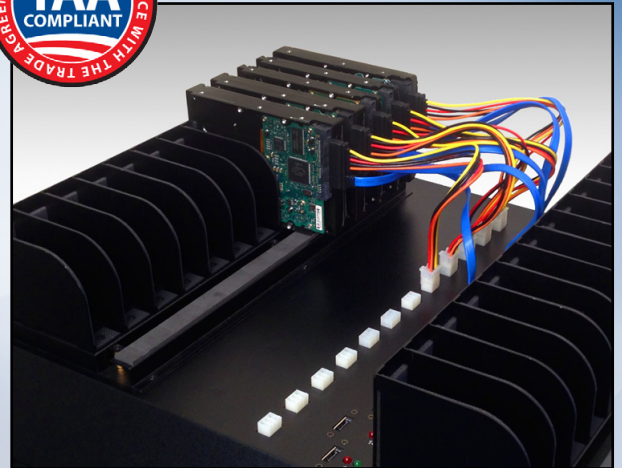

KanguruClone™ 23-HD SATA Pro Hard Drive Duplicator

Stand-Alone Kanguru SATA Hard Drive & SSD Duplicator

TECHNICAL SPECIFICATIONS

PART NUMBER	KCLONE-23HDS-PRO
INTERFACE	SATAIII (maintains compatibility with SATAII & SATAI)
DATA TRANSFER RATE	Up to 12GB/min
DRIVE COMPATIBILITY	Native 2.5" and 3.5" SATA HDD and SSD
EXTERNAL CONNECTION (for Logging)	Serial RS-232
OPERATING TEMPERATURE	41°F - 122 °C
HUMIDITY RANGE	15% ~ 90%
INPUT DEVICE	7 Button LCD Display
POWER	600 Watts x2
WEIGHT	32 lbs
VOLTAGE	110/220v
DIMENSIONS	26" x 19.5" x 9.5"
WARRANTY	1 Year (Parts) 90 Days (Labor)
MAX DRIVE CAPACITY SUPPORTED	No Limitation

- High-Performance
- Duplicate up to 23 SATA Drives Simultaneously
- Ultra-Fast Copy Speeds
- Multiple Copy Modes
- Easy-to-Use
- Stand-Alone Operation
- Cost-Effective
- TAA Compliant
- Daisy Chain Connectivity

This TAA Compliant Hard Drive Duplicator is easy to use, and can clone up to 23 hard drives or solid state drives simultaneously. As a stand-alone unit without the need to connect to a computer, the KanguruClone 23HD SATA Pro Drive Duplicator is perfect for large duplication jobs.

PACKAGE CONTENTS

- (1) KanguruClone 23HD-SATA
- (24) SATA data/power cables
- (1) RS-232 to USB converter cable
- (1) Logging software CD (Windows only)
- (1) Quick Start Guide
- (1) A/C power cable
- (1) Daisy Chain Cable