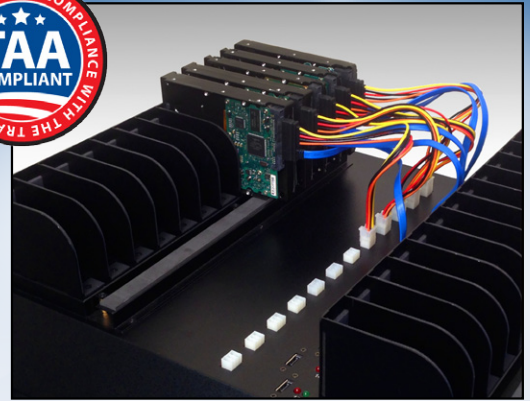

Kanguru Hard Drive Duplicators

Multi-Target Kanguru Hard Drive Duplicators

Kanguru Hard Drive Duplicators are ultra-high performance Hard Drive Duplicators that can copy up to several hard drives and solid state drives simultaneously. These stand-alone units will clone the boot sector, operating system, applications and data easily at the touch of a button.

A feature-rich LCD makes the process extremely quick and easy! Just attach your master drive and blank drives, then press the copy button. It can even copy a small capacity drive to a larger capacity drive with all original content intact!

Great for System Rollouts

Quickly clone one master drive to multiple target drives.

Hard Drive Upgrades

Copy smaller drives onto larger replacement drives.

Secure Data Wipe

Completely remove all data from drives before disposal or re-use.

**KanguruClone™ 23HD SATA Pro
Hard Drive Duplicator
KCLONE-23HDS-PRO**

**Kanguru Mobile Clone HD
One-To-One Duplicator™
KCLONE-1HD-MBC**

KANGURU™
Secure. Anytime. Anywhere.

FOR MORE INFORMATION,
PLEASE CONTACT: