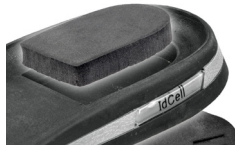

BLAZE KNIT BLUE/BLACK

URBAN SAFETY SHOE

idCELL shock absorber
integrated in the heel.

BreathActive
functional lining.

Knitted fabric upper
with TPU inserts.

Spare laces included.

Puma Evercushion
BA Plus insole for
maximum cushioning.

TPU scuff cap
protection to avoid
abrasion when
working on knees.

**metal
FREE**

300°C heat resistant, slip
resistant rubber outsole.

Composite
Toe Cap with 200j
impact protection.