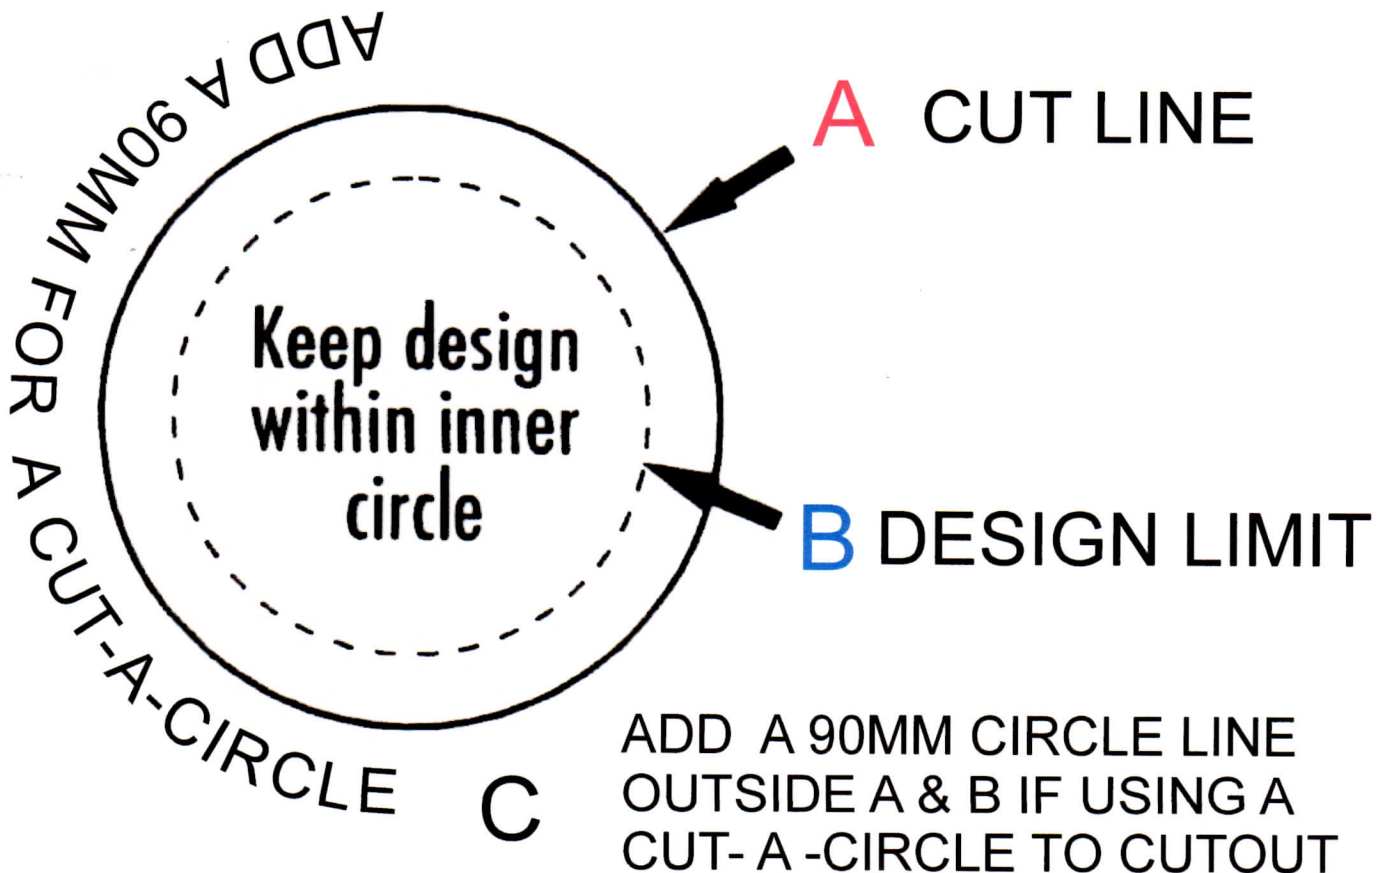

# T3 DESIGN & CUTTING GUIDE

BADGE SIZE	CUT SIZE <b>A</b>	DESIGN AREA <b>B</b>
25MM	35MM	23MM
37MM	48.5MM	33MM
44MM	54MM	40MM
58MM	70MM	53MM
70MMX25MM	80.6MMX35.6MM	66MMX21MM

YOU CAN PRINT YOUR COLOURED BACKGROUND BETWEEN A & B TO GIVE THE WRAP EFFECT