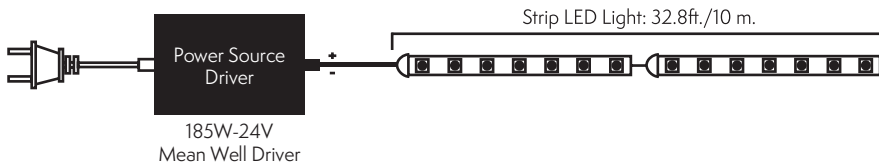

Up to 32.8 ft. (2 Rolls)