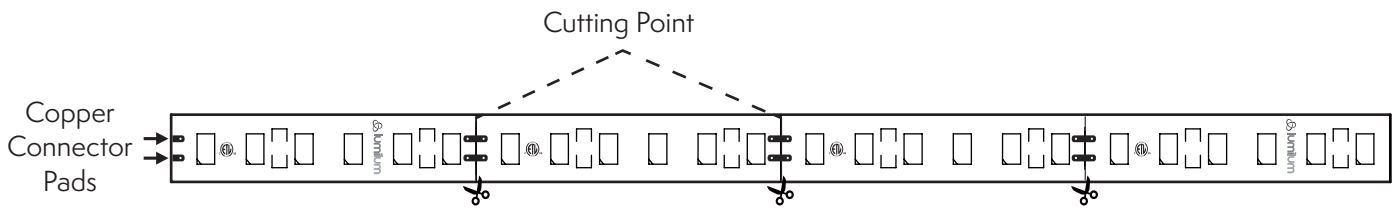

INSTALLATION DIAGRAM : 24V LED STRIP LIGHTS