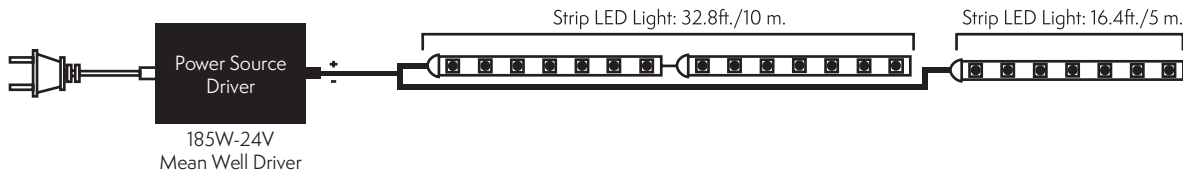

INSTALLATION DIAGRAM : 24V LED STRIP LIGHTS

Up to 32.8 ft. (2 Rolls)

Up to 49.2 ft. (3 Rolls)

Up to 65.6 ft. (4 Rolls)

Up to 131.2 ft. (8 Rolls)