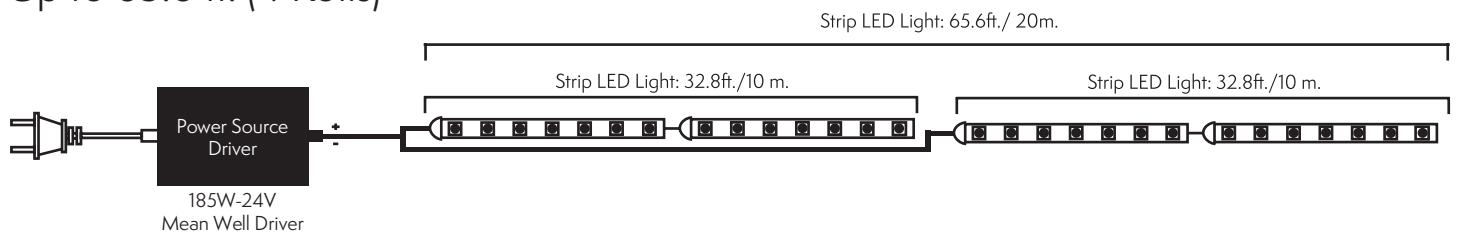

Shipping Dimensions & Weight: 9.25" x 0.75" x 6.5", 0.6 lbs

PRODUCT FEATURES:

ETL Certified

Dimmable

Cuttable every 1.92" inches

High performance, low energy chips

50,000+ Hours of rated life

UV protected and fire retardant

SPECIFICATIONS:

SKU:	LUM-573120
Available Colors:	2200K, 2700K, 3000K, 3500K, 4000K, & 5500K
IP Rating:	IP20 (Indoor Only)
Voltage:	24V DC
Power Output:	3.05 Watts/Ft.
Reel Length:	16.4 Ft.
Dimensions:	0.39" X 0.049" Inches (W X H)
CRI:	> 95
LED Diodes:	38/Ft.
Chip Type:	SMD 2835
Lumens:	300-380/Ft.
Operating Temp:	-68°F ~ 176°F

INSTALLATION DIAGRAM : 24V LED STRIP LIGHTS

Up to 32.8 ft. (2 Rolls)

Up to 49.2 ft. (3 Rolls)

Up to 65.6 ft. (4 Rolls)

Up to 131.2 ft. (8 Rolls)