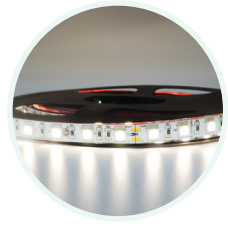

Channel Mounting Clip
LUM-P1707D-CL

Straight Channel Connector
LUM-P1707D-SC

90° Angle Channel Connector
LUM-P1707D-AC

Aluminum Surface Mount High
Channel
LUM-P1715B-XX (4ft or 8ft)

Endcap with Hole
LUM-P1715B-ECH

Endcap Solid
LUM-P1715B-ECN

Channel Mounting Clip
LUM-P1715B-CL

COLOR OPTIONS:

Antique
Warm White
2,200K

Ultra
Warm White
2,700K

Warm
White
3,000K

Modern Warm
White
3,500K

Natural
White
4,000K

Cool
White
5,500K

Channel Type:	SKU:	Channel Profile:	End Caps:	Channel Mockup:
Aluminum Recessed Deep Channel	LUM-P2115B-XX (4ft or 8ft) <i>(Available in Silver or Black)</i>			
Aluminum Recessed Channel	LUM-P2206D-XX (4ft or 8ft)			
Aluminum Corner Channel	LUM-LP1919U-XX (4ft or 8ft)			
Aluminum Surface Mount Channel	LUM-P1707D-XX (4ft or 8ft)			
Aluminum Surface Mount High Channel	LUM-P1715B-XX (4ft or 8ft)			