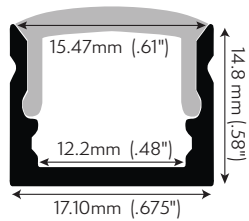

Endcap with Hole  
LUM-P1707D-ECN

Mounting Clip  
LUM-P1707D-CL

Straight Connector  
LUM-P1707D-SC

90° Angle Connector  
LUM-P1707D-AC

Name:	Aluminum Surface Mount Channel - 24V
SKU:	LUM-P1715B-XX
Available Sizes:	4ft or 8ft
Compatible with:	All <u>Low Voltage</u> LED Strip Lights