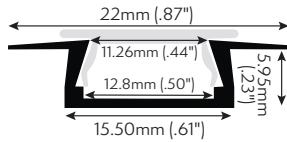

## Table of Contents:

pg. 2	Aluminum Recessed Deep Channel - For 24V Strips LUM-P2115B-XX (4ft or 8ft)  Aluminum Recessed Channel - For 24V Strips LUM-P2206D-XX (4ft or 8ft)
pg. 3	Aluminum Surface Mount Channel - For 24V Strips LUM-P1707D-XX (4ft or 8ft)  Aluminum Surface Mount High Channel - For 24V Strips LUM-P1715B-XX (4ft or 8ft)
pg. 4	Aluminum 45° Corner Channel - For 24V Strips LUM-LP1919U-XX (4ft or 8ft)

Endcap with Hole  
LUM-2115B-ECN

Mounting Clip  
LUM-2115B-CL

Name:	Aluminum Recessed Channel - 24V
SKU:	LUM-P2206D-XX
Available Sizes:	4ft or 8ft
Compatible with:	All <i>Low Voltage</i> LED Strip Lights