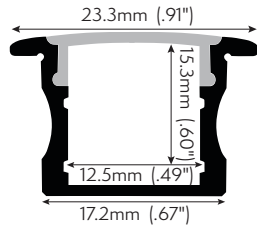

Aluminum Recessed Channels

Name:	Aluminum Recessed Deep Channel - 24V
SKU:	LUM-2115B-XX
Available Sizes:	4ft or 8ft
Compatible with:	All <i>Low Voltage</i> LED Strip Lights

Accessories:

Endcap Solid
LUM-2115B-ECN

Endcap with Hole
LUM-2115B-ECN

Mounting Clip
LUM-2115B-CL