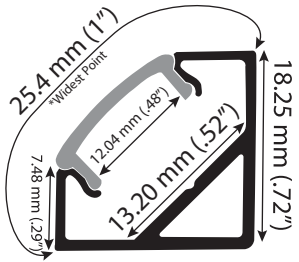

# Aluminum Corner Channel

Name:	Aluminum 45° Corner Channel - 24V
SKU:	LUM-LP1919U-XX
Available Sizes:	4ft or 8ft
Compatible with:	All <u>Low Voltage</u> LED Strip Lights

**Accessories:**

Endcap Solid  
LUM-LP1919U-ECN