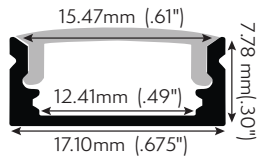

Aluminum Surface Mount Channels

Name:	Aluminum Surface Mount Channel - 24V
SKU:	LUM-P1707D-XX
Available Sizes:	4ft or 8ft
Compatible with:	All <u>Low Voltage</u> LED Strip Lights

Accessories:

Endcap Solid
LUM-P1707D-ECN

Endcap with Hole
LUM-P1707D-ECN

Mounting Clip
LUM-P1707D-CL

Straight Connector
LUM-P1707D-SC

90° Angle Connector
LUM-P1707D-AC