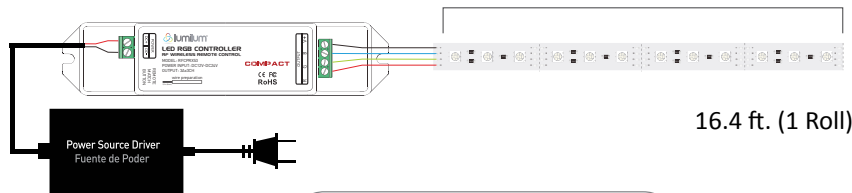

LED STRIP LIGHT INSTALLATION DIAGRAM

LOW VOLTAGE (24V)
(RGB) IP54, IP20 & IP67

16.4 ft. / 5 meters, 50W

HOW TO INSTALL:

POWER SOURCE OPTIONS:

Power Adapter
96W / 24V
Model: LUM-PA2496W2

Mean Well Drivers
100W / 24V
Model: LUM-MW10024H

HOW TO INSTALL:

POWER SOURCE:

Mean Well Drivers
185W / 24V
Model: LUM-MW18524H