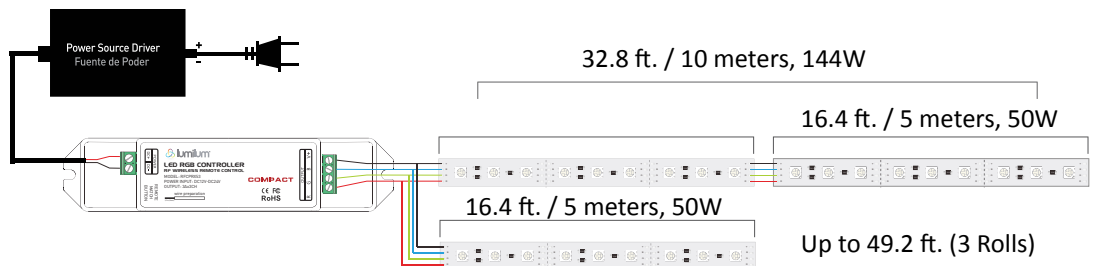

LED STRIP LIGHT INSTALLATION DIAGRAM

LOW VOLTAGE (24V)
(RGB) IP54, IP20 & IP67

16.4 ft. / 5 meters, 50W

HOW TO INSTALL:

POWER SOURCE OPTIONS:

Power Adapter
96W / 24V
Model: LUM-PA2496W2

Mean Well Drivers
100W / 24V
Model: LUM-MW10024H

HOW TO INSTALL:

POWER SOURCE:

Mean Well Drivers
185W / 24V
Model: LUM-MW18524H