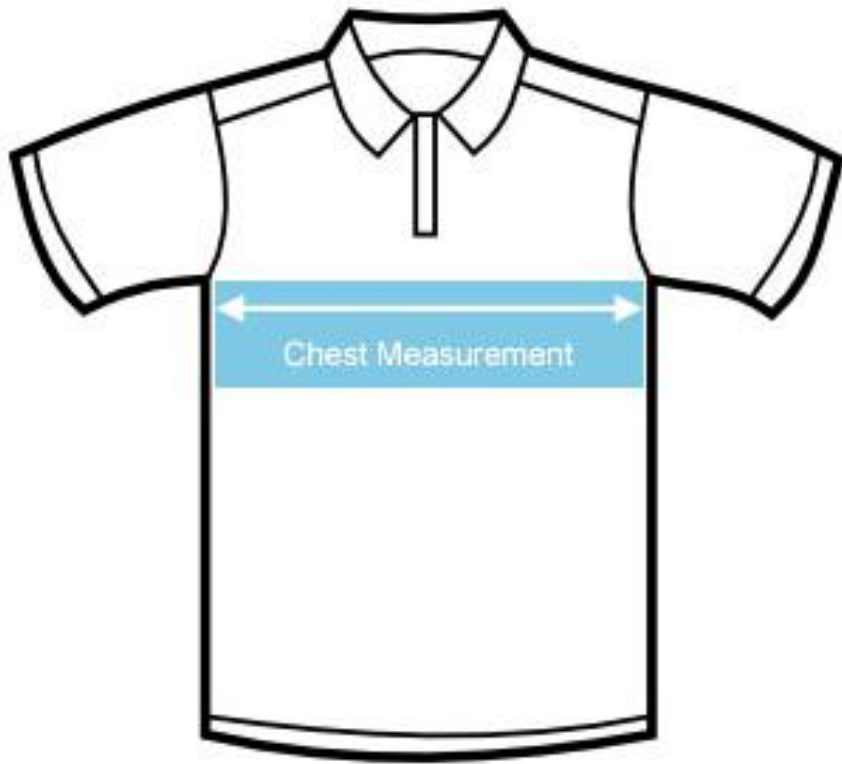

RGV ProDirect Polo Size Chart

Parents please ensure proper fit of your child's shirt by measuring your child.

<u>Size</u>	<u>Chest Size</u>
Youth X-Small	23"-24"
Youth Small	25"-26"
Youth Medium	27"-29"
Youth Large	30"-31"
Youth XL	32"-34"
Adult Small	35"-37"
Adult Medium	38"-40"
Adult Large	42"-44"
Adult X-Large	46"-48"
Adult 2X-Large	50"-52"
Adult 3X-Large	54"-56"