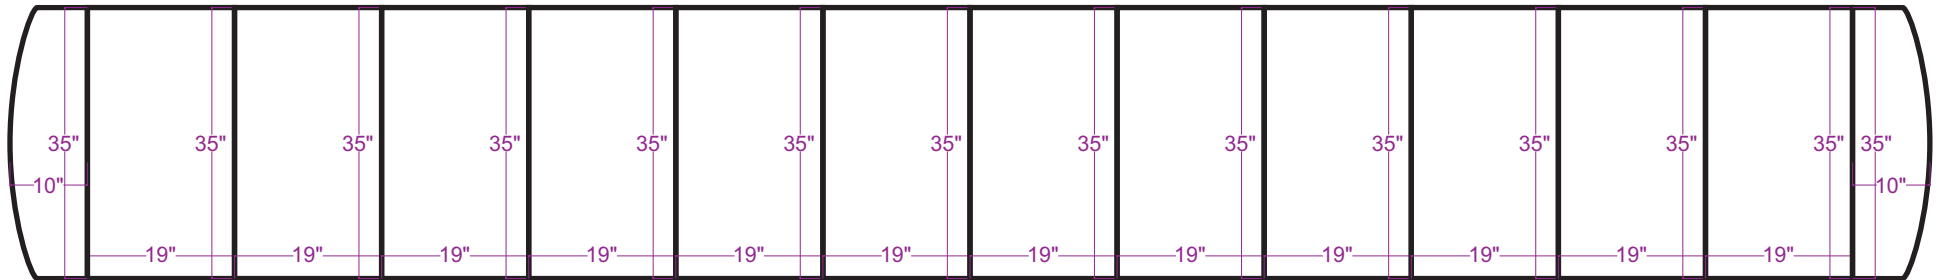

# Premium Speed Hump

**Example on 22 ft wide road  
Using 2 end caps and 12 center panels**

**Example on 22 ft wide road  
Using 4 end caps and 10 center panels**