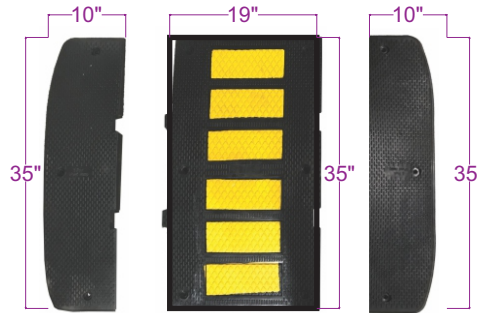

# Premium Speed Hump

**Example on 22 ft wide road  
Using 2 end caps and 12 center panels**

**Example on 22 ft wide road  
Using 4 end caps and 10 center panels**