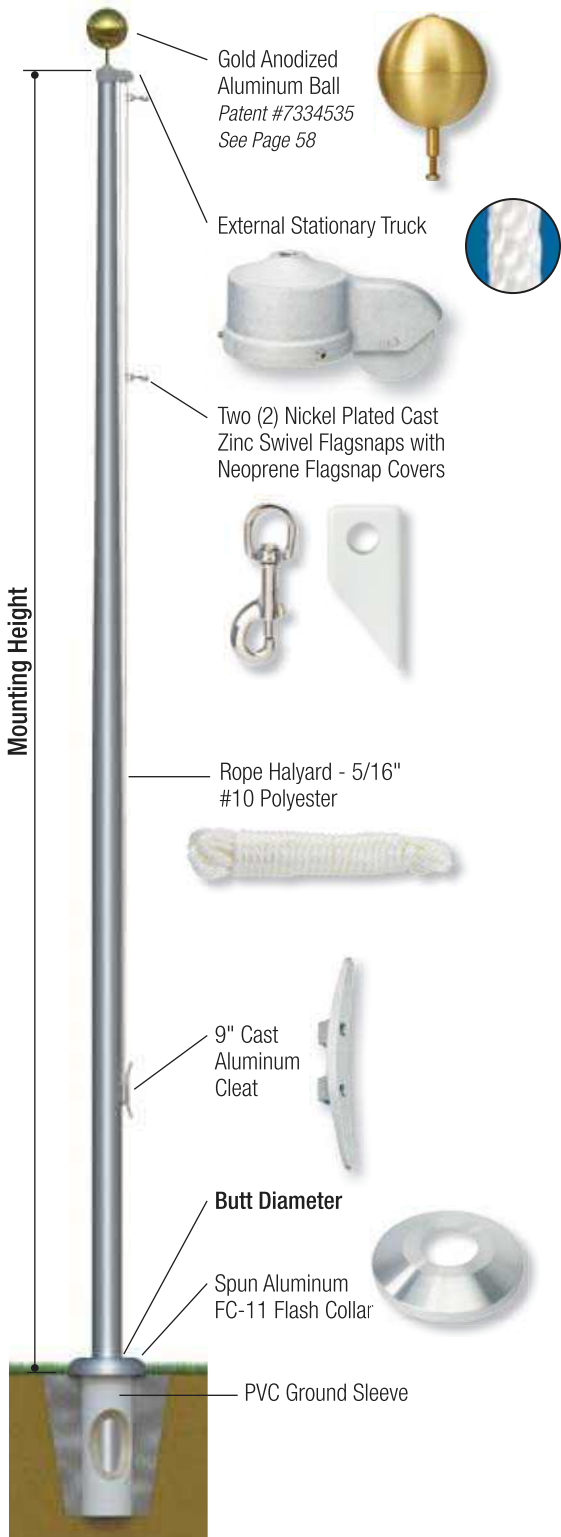

Estate Series - ESS

External Single Stationary - Rope Halyard

The Estate Series

commercial grade flagpoles that are a perfect fit for budget minded projects. Manufactured to the same quality standards as our Continental Series, our Estate Series offers flagpoles with heights from **15' to 35'** which are ideal for residential homes, small businesses and commercial complexes.

STANDARD FLAGPOLE ACCESSORIES - 3" TO 5" BUTT DIAMETERS

Standard Specifications

- Patented, Heavy-Duty Gold Anodized Aluminum Ball
- Cast Aluminum Single Stationary Truck Assembly with Aluminum Pulley
- Complete External Halyard Assembly
 - Rope Halyard - 5/16" #10 Polyester
 - Two (2) Nickel Plated Cast Zinc Swivel Flagnaps
 - Two (2) Neoprene Flagnap Covers
- 9" Cast Aluminum Cleat
- Spun Aluminum FC-11 Flash Collar
- PVC Ground Sleeve

ESTATE SERIES - ESS OPTIONS

Cap Mounted Style Single Revolving Truck In Lieu Of Standard Stationary Truck.

..... Add \$

Cast Aluminum, Gold Powder Coated Stationary Ball Truck. Replaces Standard Truck and Ball Combination.

4"-5" Butt Diameters . . . Add \$