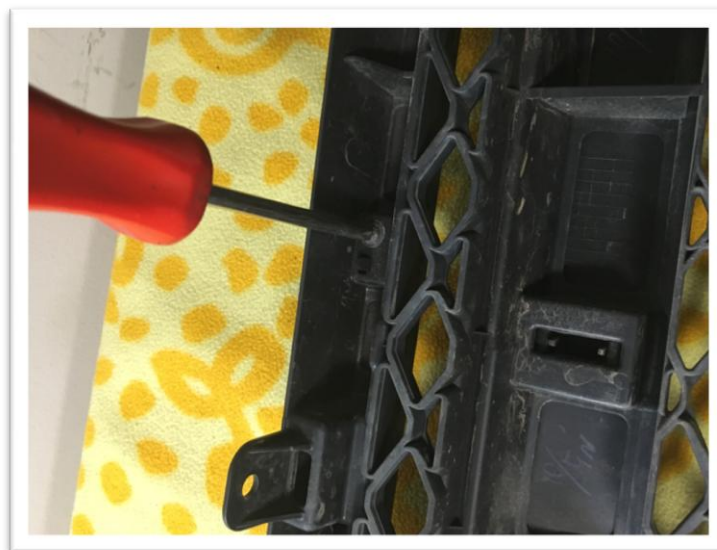

Start by removing the grill emblem and set aside.

Using a Philips screw driver remove all screws from the grill.

Using a Flathead screwdriver, push back the plastic tabs. You can then unclip the painted shroud from the grill frame.

Carefully pull the shroud off the grill frame making sure all screws are out and all clips are released.

Set the painted shroud on a soft clean towel or blanket. Using a Rotary tool, grind down the tabs on the back of the shroud.

Grind down the tabs just enough so that it is flush with the rest of the grill.

Begin cutting the inside of the grill. Be very careful to not to cut too much. You want to leave the lip of the grill.

You can use the Rotary tool to clean up any messy cuts and smooth down the edges.

Set the mesh on top of the grill and line up the edges. You can then drill a 1/8 pilot hole to attach the first screw.

You can then continue working your way along the bottom of the grill, installing the other screws provided.