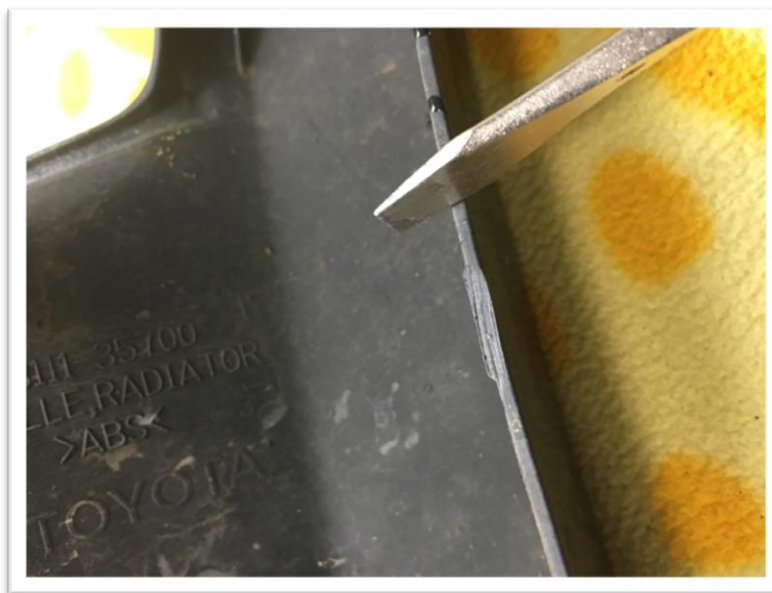

Start by removing the grill emblem and set aside.

Using a Philips screw driver remove all screws from the grill.

Using a Flathead screwdriver, push back the plastic tabs. You can then unclip the painted shroud from the grill frame.

Carefully pull the shroud off the grill frame making sure all screws are out and all clips are released.

Set the painted shroud on a soft clean towel or blanket. Using a Rotary tool, grind down the tabs on the back of the shroud.

Grind down the tabs just enough so that it is flush with the rest of the grill.

Begin cutting the inside of the grill. Be very careful to not to cut too much. You want to leave the lip of the grill.

You can use the Rotary tool to clean up any messy cuts and smooth down the edges.

Set the mesh on top of the grill and line up the edges. You can then drill a 1/8 pilot hole to attach the first screw.

You can then continue working your way along the bottom of the grill, installing the other screws provided.