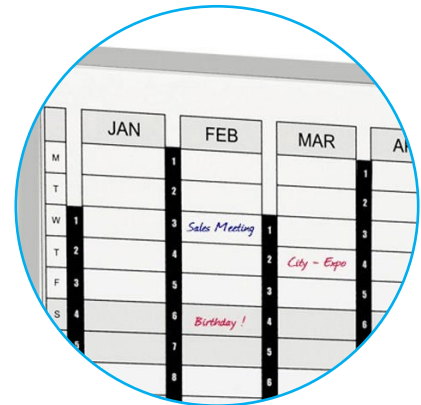

Perpetual Deluxe Year Planner

This extremely useful, deluxe Year Planner is an effective and economical way of delivering and upkeeping large amounts of visual information.

FEATURES

- Ideal for staff allocation, holiday rostering, school timetabling, etc.
- Aluminium frame, rounded corners & concealed wall fixing - simple to mount
- Durable magnetic whiteboard manufactured with a laminated acrylic surface
- Permanent lines and headings printed directly to whiteboard

Planner Supplied with the Following Accessory Kit:

- 12 x 1 to 31 Magnetic date scales
- Quality 'Edding' fine point erasable markers
- 10 x Magnetic Public Holidays strips (*white on red*)
- 1 x Magic Wipe cleaning cloth

Code	Description/Size W x H (mm)	Cell Size (mm)
PYP1212	Year Planner Whiteboard 1200 x 1200	80 x 28
PYP1512	Year Planner Whiteboard 1500 x 1200	100 x 28
PYP2412	Year Planner Whiteboard 2400 x 1200	165 x 28