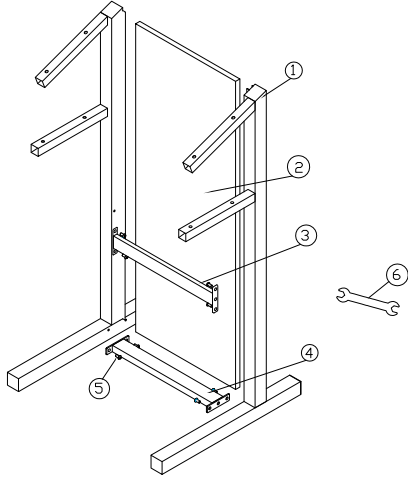

ESSENTIAL LECTERN ASSEMBLY INSTRUCTIONS

STEP 1

STEP 2

STEP 3

PARTS

- | | | | |
|---|----|---|----|
|  | X2 |  | X4 |
|  | X1 |  | X1 |
|  | X1 |  | X1 |
|  | X1 |  | X1 |
|  | X8 |  | X2 |
|  | X1 |  | X8 |
| | |  | X1 |
| | |  | X1 |

OPTIONAL GOOSENECK MICROPHONE HOLDER

NOTE: ASSEMBLE ALL PARTS PRIOR TO FIXING TO LECTERN

MANUFACTURED FOR TALK AUDIO VISUAL ASSTRALIA
TEL. 1300 552290 EMAIL. INFO@TALKSUDIOVISUAL.COM.AU

WWW.TALKAUDIOVISUAL.COM.AU