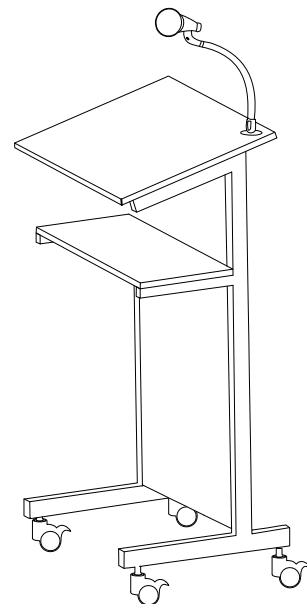

ESSENTIAL LECTERN ASSEMBLY INSTRUCTIONS

STEP 1

STEP 2

STEP 3

PARTS

- | | | | |
|---|----|---|----|
|  | X2 |  | X4 |
|  | X1 |  | X1 |
|  | X1 |  | X1 |
|  | X1 |  | X1 |
|  | X8 |  | X2 |
|  | X1 |  | X8 |
| | |  | X1 |
| | |  | X1 |

OPTIONAL GOOSENECK MICROPHONE HOLDER

NOTE: ASSEMBLE ALL PARTS PRIOR TO FIXING TO LECTERN

MANUFACTURED FOR TALK AUDIO VISUAL ASSTRALIA
TEL. 1300 552290 EMAIL. INFO@TALKSUDIOVISUAL.COM.AU

WWW.TALKAUDIOVISUAL.COM.AU