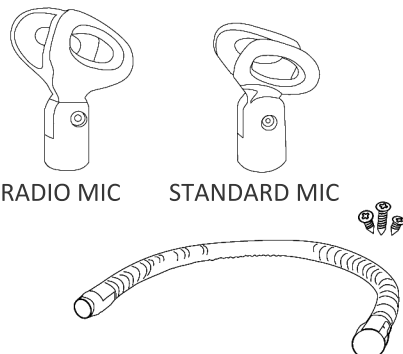

ESSENTIAL LECTERN ASSEMBLY INSTRUCTIONS

INCLUDED PARTS

OPTIONAL GOOSENECK MICROPHONE HOLDER

NOTE: ASSEMBLE ALL PARTS
PRIOR TO FIXING TO LECTERN

TALK AUDIO VISUAL AUSTRALIA

Tel. 1300 552290 info@talkaudiovisual.com.au www.talkaudiovisual.com.au