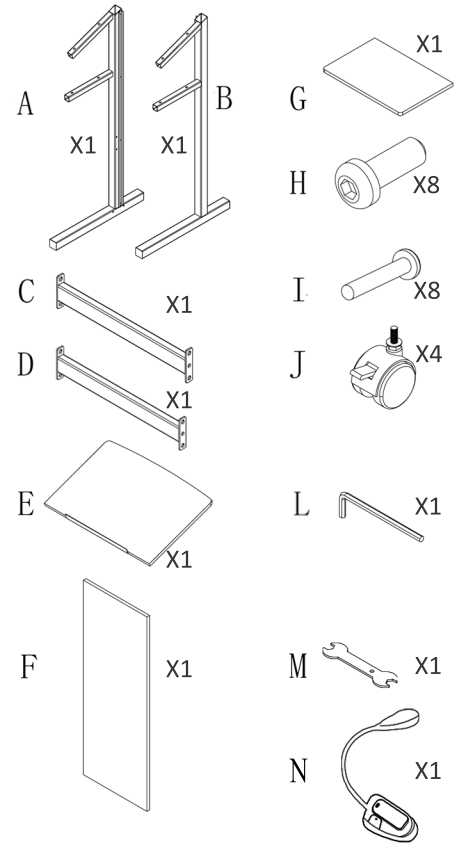

ESSENTIAL LECTERN ASSEMBLY INSTRUCTIONS

INCLUDED PARTS

OPTIONAL GOOSENECK MICROPHONE HOLDER

NOTE: ASSEMBLE ALL PARTS
PRIOR TO FIXING TO LECTERN

TALK AUDIO VISUAL AUSTRALIA

Tel. 1300 552290 info@talkaudiovisual.com.au www.talkaudiovisual.com.au