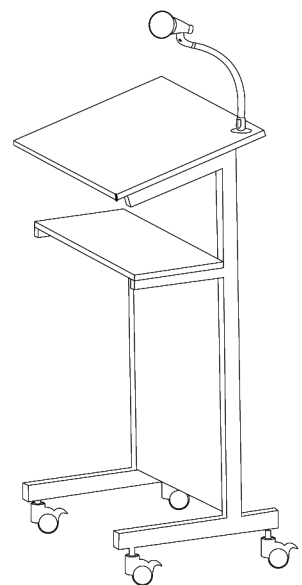

ESSENTIAL LECTERN ASSEMBLY INSTRUCTIONS

INCLUDED PARTS

OPTIONAL GOOSENECK MICROPHONE HOLDER

NOTE: ASSEMBLE ALL PARTS
PRIOR TO FIXING TO LECTERN

TALK AUDIO VISUAL AUSTRALIA

Tel. 1300 552290 info@talkaudiovisual.com.au www.talkaudiovisual.com.au