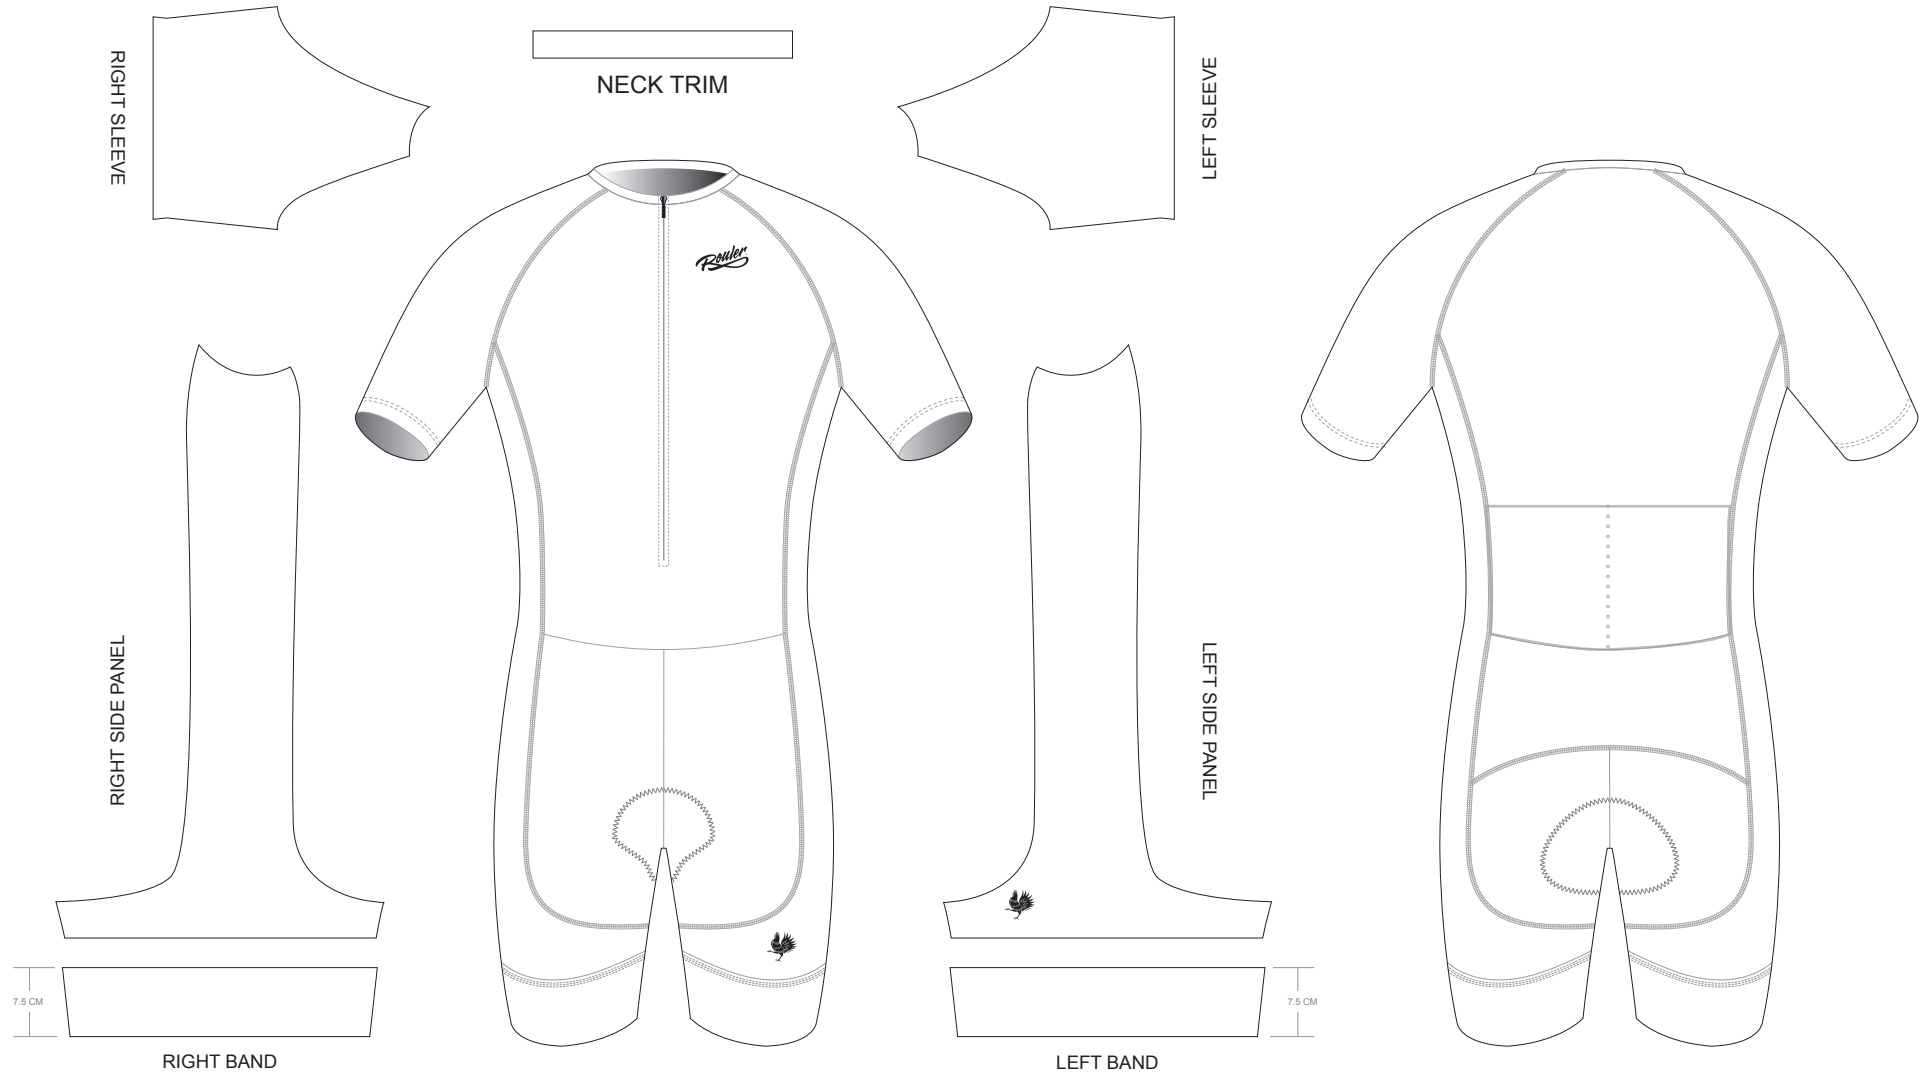

Short Sleeve Vitesse Speedsuit

COLORS USED:

- This template can be edited with vector graphic software programs. Adobe Illustrator CS5 is recommended.
- All logos must be provided in vector format and all fonts must be converted into outline.
- The color on-screen may vary from the finished product. To confirm the color please refer to PANTONE® MATCHING SYSTEM FORMULA GUIDE Solid Coated.
- We will try the best to match the PANTONE® colors when printing, but exact matching cannot be guaranteed, due to variation in temperature, humidity and materials.