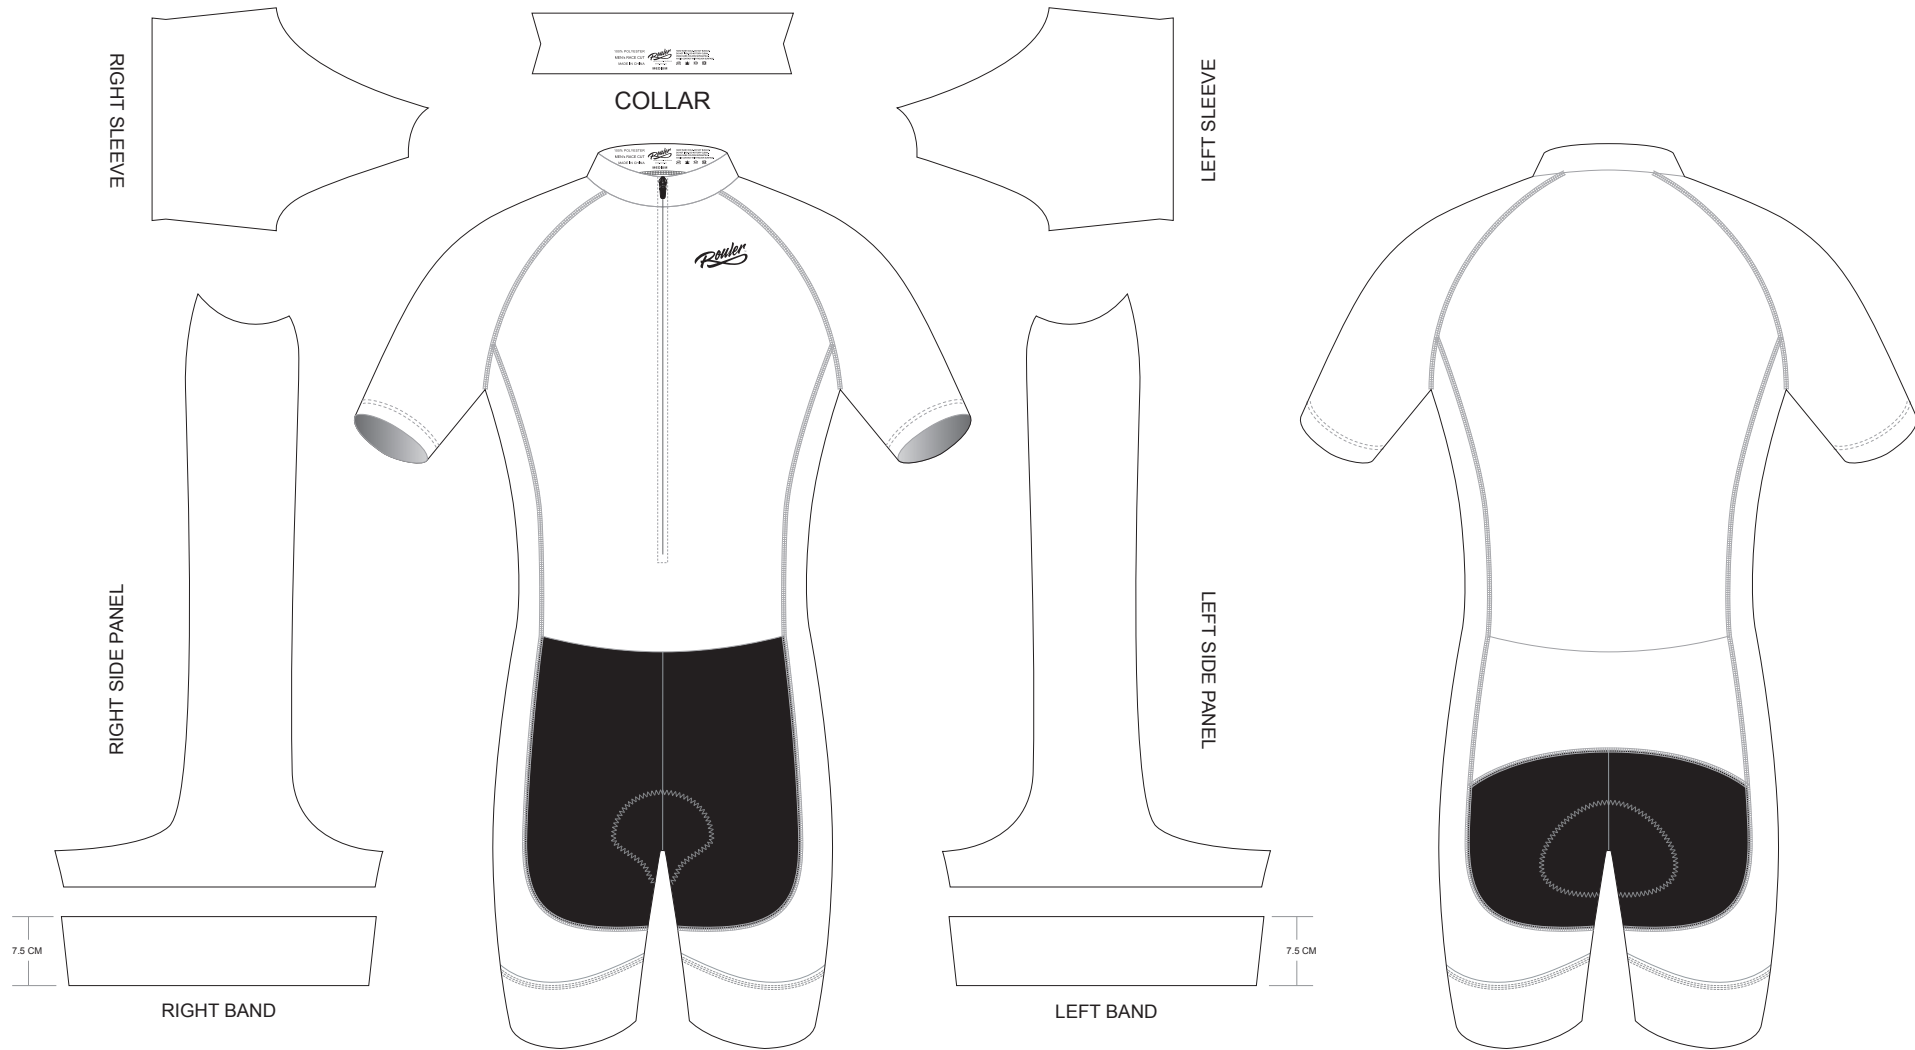

Short Sleeve Vitesse Skinsuit

COLORS USED:

- This template can be edited with vector graphic software programs. Adobe Illustrator CS5 is recommended.
- All logos must be provided in vector format and all fonts must be converted into outline.
- The color on-screen may vary from the finished product. To confirm the color please refer to PANTONE® MATCHING SYSTEM FORMULA GUIDE Solid Coated.
- We will try the best to match the PANTONE® colors when printing, but exact matching cannot be guaranteed, due to variation in temperature, humidity and materials.