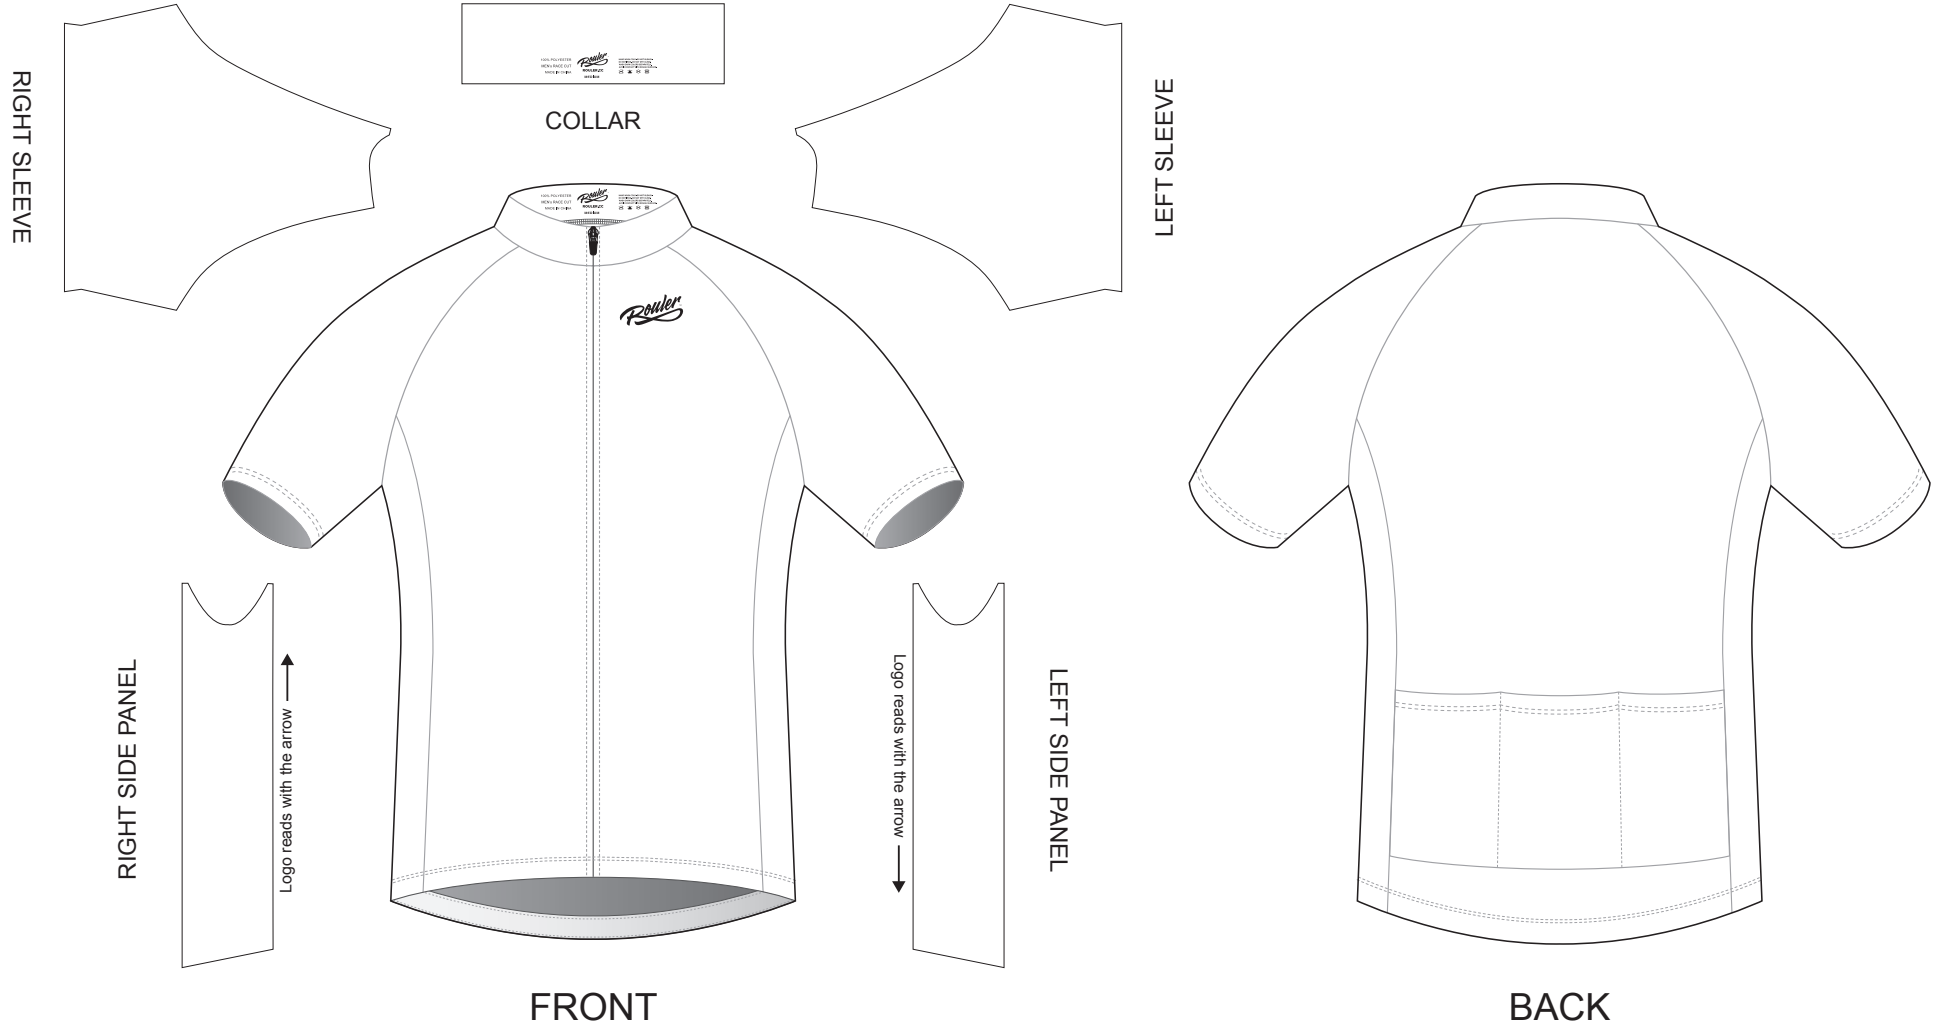

Short Sleeve Tempo Cycling Jersey

COLORS USED:

- This template can be edited with vector graphic software programs. Adobe Illustrator CS5 is recommended.
- All logos must be provided in vector format and all fonts must be converted into outline.
- The color on-screen may vary from the finished product. To confirm the color please refer to PANTONE® MATCHING SYSTEM FORMULA GUIDE Solid Coated.
- We will try the best to match the PANTONE® colors when printing, but exact matching cannot be guaranteed, due to variation in temperature, humidity and materials.