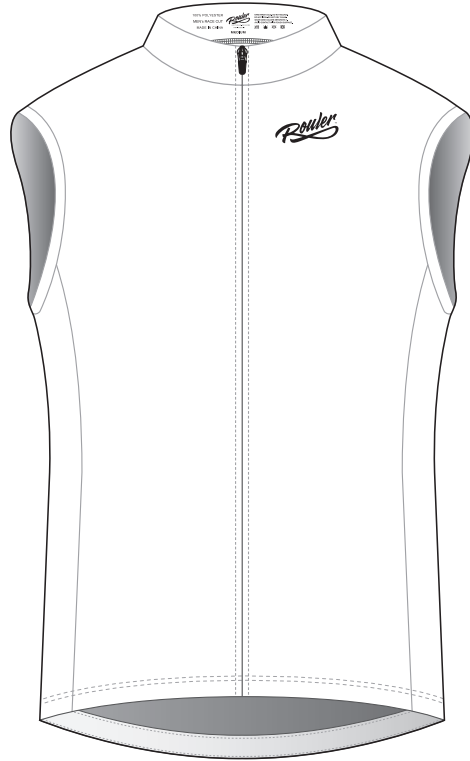

Sleeveless Cycling Jersey

LEFT BINDING

RIGHT BINDING

COLLAR

FRONT

BACK

RIGHT SIDE PANEL

Logo reads with the arrow →

Logo reads with the arrow →

LEFT SIDE PANEL

COLORS USED:

PMS XXX C

PMS XXX C

PMS XXX C

PMS XXX C

PMS XXX C