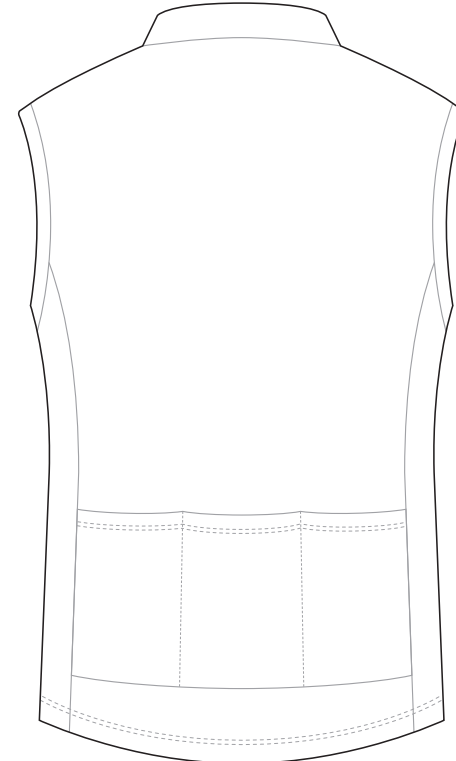

Sleeveless Cycling Jersey

LEFT BINDING

RIGHT BINDING

COLLAR

FRONT

BACK

RIGHT SIDE PANEL

Logo reads with the arrow →

Logo reads with the arrow →

LEFT SIDE PANEL

COLORS USED:

PMS XXX C

PMS XXX C

PMS XXX C

PMS XXX C

PMS XXX C