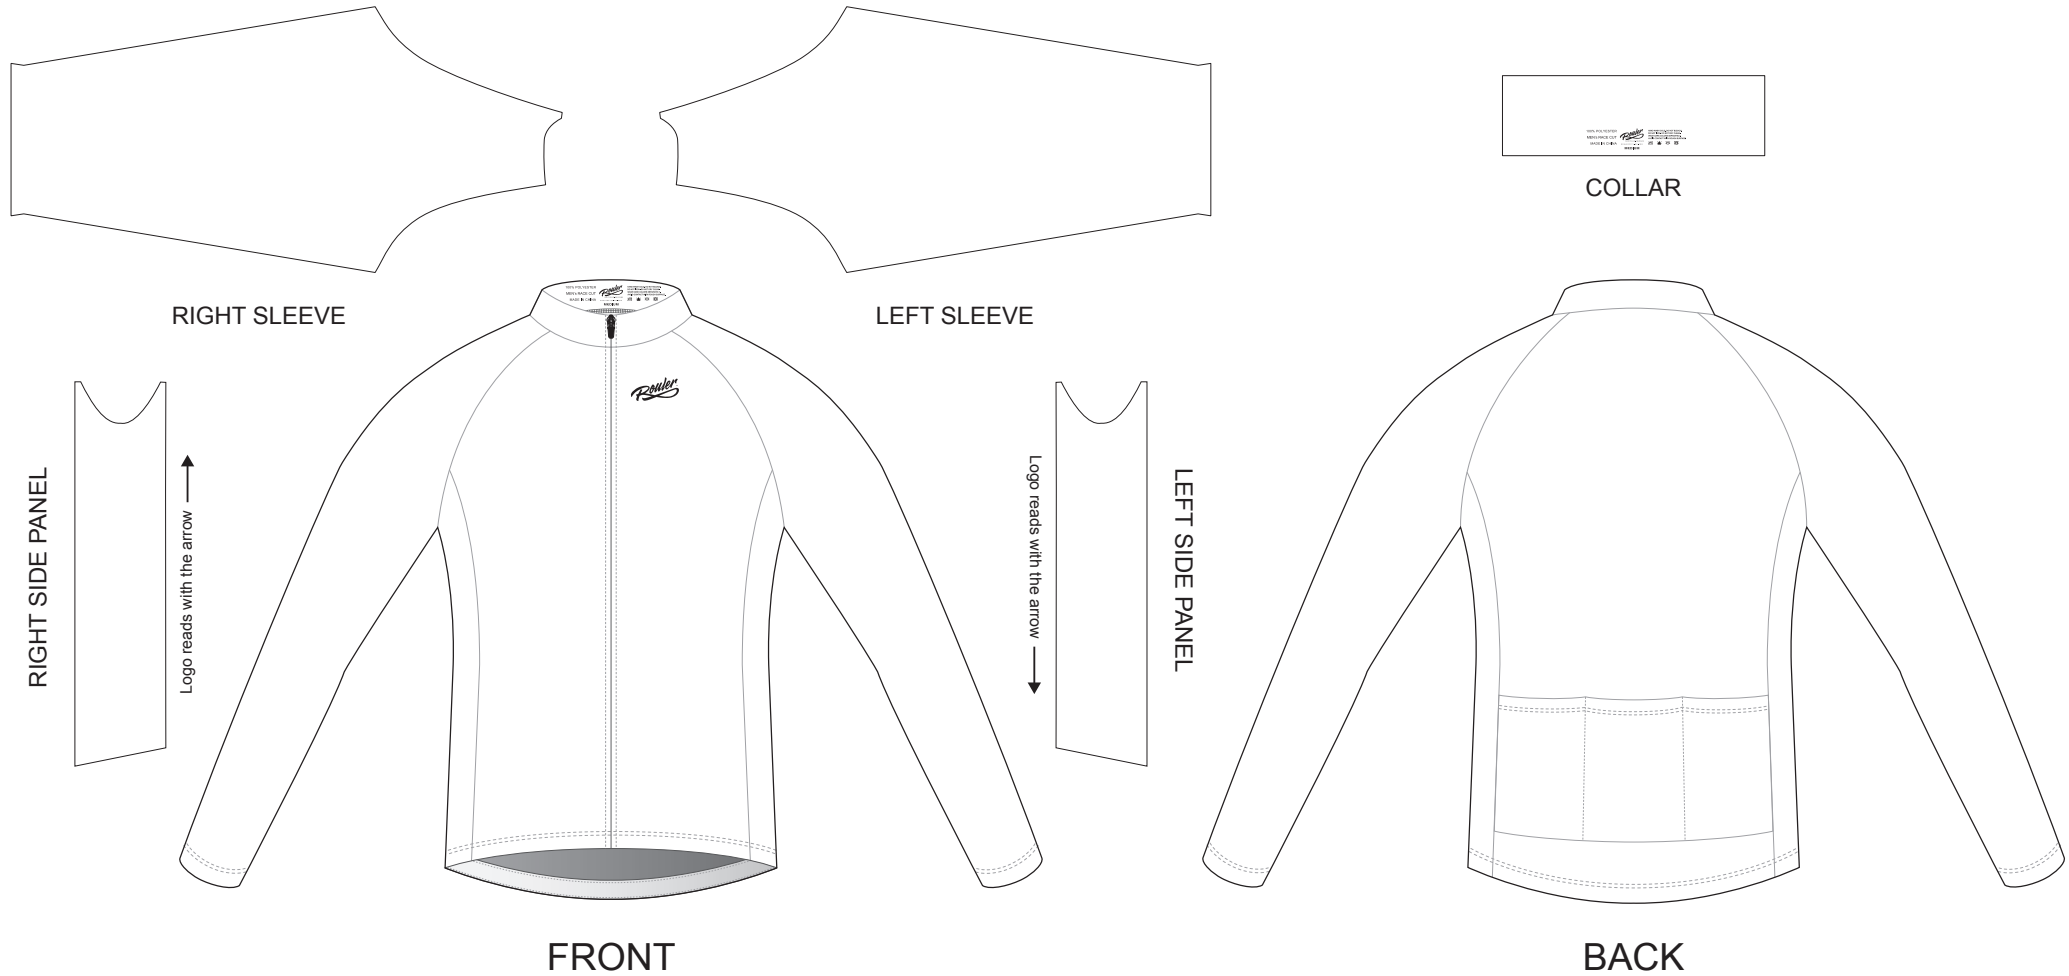

Long Sleeve Tempo Cycling Jersey

COLORS USED:

- This template can be edited with vector graphic software programs. Adobe Illustrator CS5 is recommended.
- All logos must be provided in vector format and all fonts must be converted into outline.
- The color on-screen may vary from the finished product. To confirm the color please refer to PANTONE® MATCHING SYSTEM FORMULA GUIDE Solid Coated.
- We will try the best to match the PANTONE® colors when printing, but exact matching cannot be guaranteed, due to variation in temperature, humidity and materials.