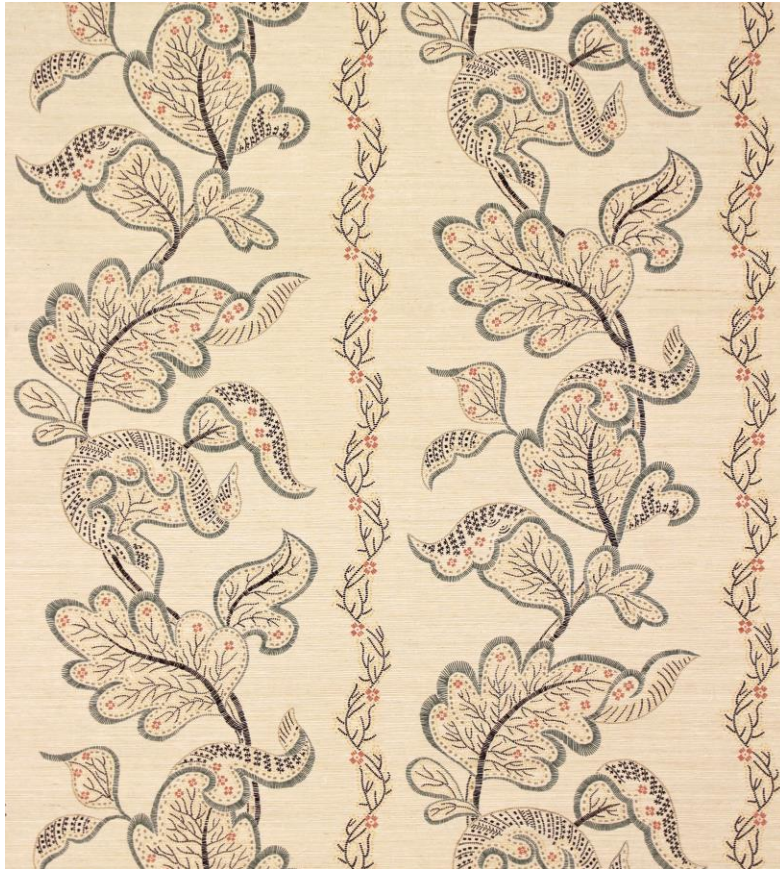

SISTER PARISH

PRINT NAME: SINTRA

ITEM #: SPGC-9100-30 (*FERN*)

COLORS: BALTIC BLUE, NATURAL

WIDTH: 34"

REPEAT: 34" H, 33.25" V

GROUND: GRASSCLOTH