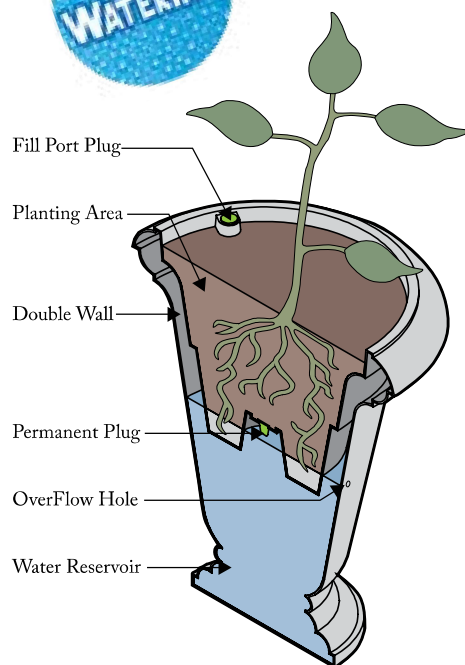

1 /Case 22.00" x 22.00" x 25.00" h