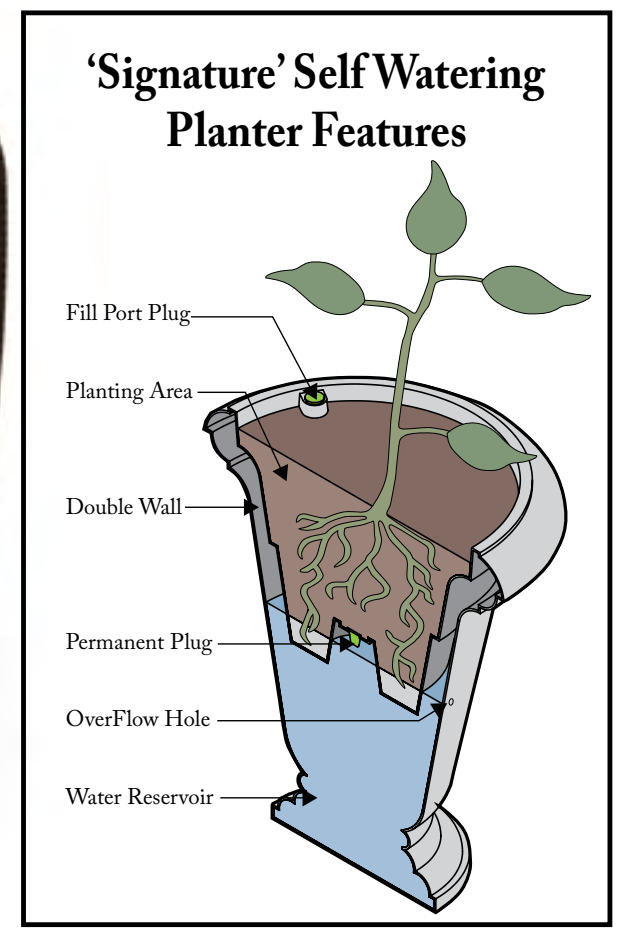

Athena Planters

	87201 Black	
	87311 Brownstone	
	87301 Charcoalstone	
1/Case 12.60" x 12.60" x 20.50" h		

	87202 Black	
	87312 Brownstone	
	87302 Charcoalstone	
1/Case 15.00" x 15.00" x 24.50" h		

	87203 Black	
	87313 Brownstone	
	87303 Charcoalstone	
1/Case 17.50" x 17.50" x 28.50" h		

Wicker Planters

24" Wicker Planter

	87205 Black	
	87315 Brownstone	
	87805 Warm Gray	
	87405 White	
1/Case 15.50" x 15.50" x 24.00" h		

28" Wicker Planter

	87206 Black	
	87316 Brownstone	
	87806 Warm Gray	
	87406 White	
1/Case 17.50" x 17.50" x 28.00" h		

32" Wicker Planter

	87207 Black	
	87317 Brownstone	
	87807 Warm Gray	
	87407 White	
1/Case 20.00" x 20.00" x 32.00" h