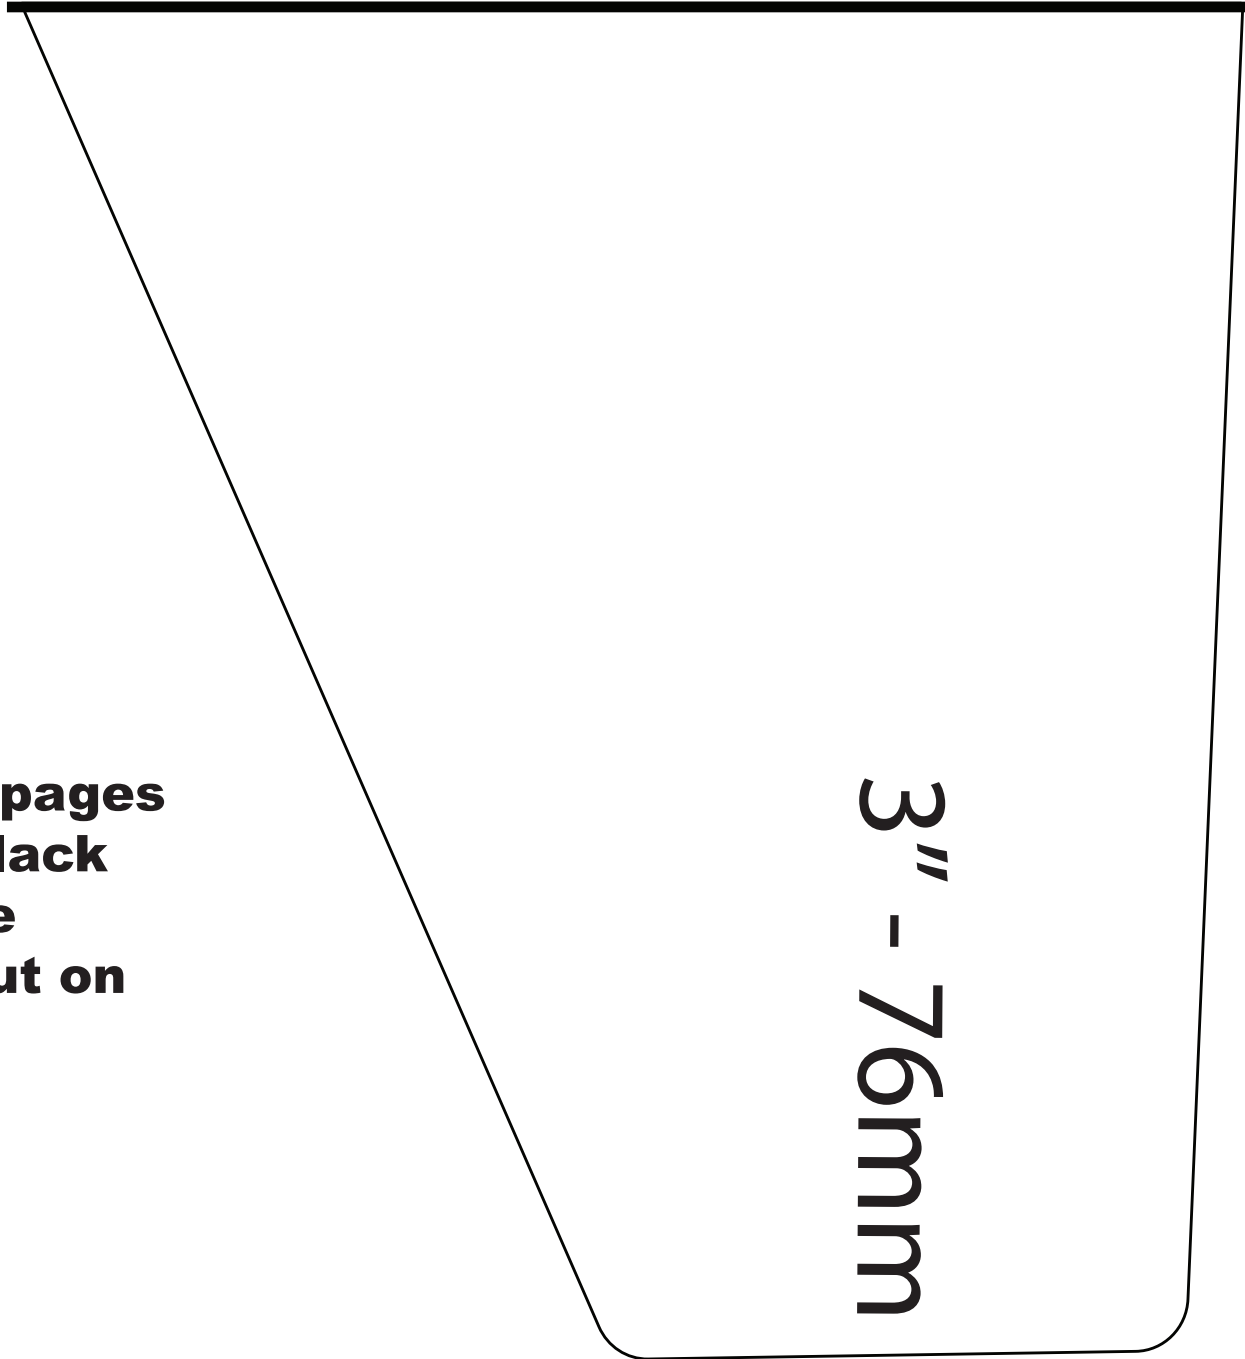

9.5" - 241mm

15.25" - 387mm

14" - 355mm

Align

Align

- 1. Print the 2 pages**
- 2. Align the black lines and tape**
- 3. Trim and put on your bike.**

3" - 76mm