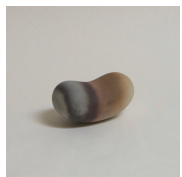

Landscape #5
80mm w x 70mm h x 70mm d
Handbuilt, carbonisation firing
Stoneware, rice husk
$310

Landscape #4
120mm w x 60mm h x 60mm d
Handbuilt, carbonisation firing
Stoneware, rice husk
$310