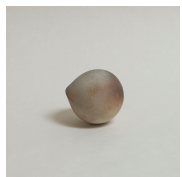

Barbaric White Vase F  
190mm h x 145mm w  
Wheel thrown, woodfired  
Porcelain, Wood ash  
\$1,950

## Midori Uchida

Landscape (ornament) #1  
125mm w x 305mm h  
Handbuilt, carbonisation firing  
Stoneware, rice husk  
\$2,600

Landscape (vase) #2  
130mm w x 135mm h  
Handbuilt, carbonisation firing  
Stoneware, rice husk, glaze  
\$650

Landscape (vase) #3  
105mm w x 140mm h  
Handbuilt, carbonisation firing  
Stoneware, rice husk, glaze  
\$650

Landscape #4  
120mm w x 60mm h x 60mm d  
Handbuilt, carbonisation firing  
Stoneware, rice husk  
\$310