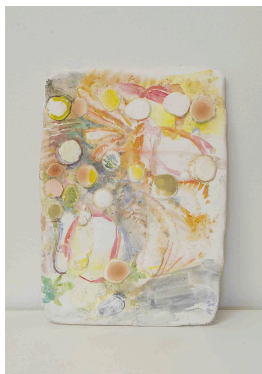

# Lemon Yard

Cameron Gill, Aaron C. Carter, Kate Hill

Opening night Fri 8 Nov 6-8pm  
Exhibition Sat 9- Sun 24 Nov

\* \* \*

In Lemon Yard, friends Cameron Gill, Aaron C. Carter and Kate Hill consider the curated space of a garden—as observed through walks around the environment surrounding their shared studio, and in the more intimate spaces of their own backyards. Harvesting from their backgrounds in agriculture, permaculture, painting and sculpture, the trio bring together a suite of new work intertwined and overlapping in celebration of cement swans and the mollusks of Brunswick.

Aaron C. Carter, *pond push* (2019)  
ink and flashe on Mingeishi paper, 65 x 96cm  
\$2,550

Cameron Gill, *Midnight Shimmer* (2019)  
oil on masonite, 37.5 x 30cm  
\$600 (framed)

Aaron C. Carter, *iris* (2019)  
porcelain, underglaze, pumice powder, 23.5cm x 31.5cm  
\$1,800

Aaron C. Carter, *Snake jug*  
white raku, underglaze, glaze, 16cm x 18cm  
NFS

Cameron Gill, *Still life going nowhere, happy as* (2019)  
oil on masonite, 50 x 40cm  
\$700 (framed)

Cameron Gill, *Creek* (2019)  
concrete 60 x 40cm  
\$450

Aaron C. Carter, *Francis* (2018)  
copper pipe, florist wire, linen, fabric dye, 86cm x 10cm  
\$300

Cameron Gill, *Spider Flower* (2019)  
oil on masonite, 40 x 30cm, 2019  
\$600 (framed)

Aaron C. Carter, *look pollens* (2019)  
plywood, plaster, ink, flashe, 21cm x 31.5cm  
\$1,800