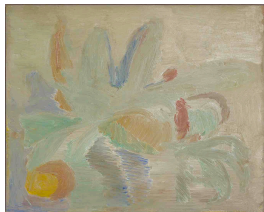

# Lemon Yard

Cameron Gill, Aaron C. Carter, Kate Hill

Opening night Fri 8 Nov 6-8pm  
Exhibition Sat 9- Sun 24 Nov

\* \* \*

In Lemon Yard, friends Cameron Gill, Aaron C. Carter and Kate Hill consider the curated space of a garden—as observed through walks around the environment surrounding their shared studio, and in the more intimate spaces of their own backyards. Harvesting from their backgrounds in agriculture, permaculture, painting and sculpture, the trio bring together a suite of new work intertwined and overlapping in celebration of cement swans and the mollusks of Brunswick.

\*Aaron C. Carter appears courtesy of ReadingRoom.

Mr Kitly  
381 Sydney Rd, Brunswick  
+61 3 90787357  
[www.mrkitly.com.au](http://www.mrkitly.com.au)

Aaron C. Carter, *chestnut winks* (2019)  
ink and flashe on Mingeishi paper 65 x 96cm  
\$2,550

Aaron C. Carter, *pond push* (2019)  
ink and flashe on Mingeishi paper, 65 x 96cm  
\$2,550

Cameron Gill, *Midnight Shimmer* (2019)  
oil on masonite, 37.5 x 30cm  
\$600 (framed)

Aaron C. Carter, *iris* (2019)  
porcelain, underglaze, pumice powder, 23.5cm x 31.5cm  
\$1,800