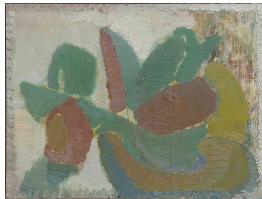

Aaron C. Carter, *pond push* (2019)  
ink and flashe on Mingeishi paper, 65 x 96cm  
\$2,550

Cameron Gill, *Midnight Shimmer* (2019)  
oil on masonite, 37.5 x 30cm  
\$600 (framed)

Aaron C. Carter, *iris* (2019)  
porcelain, underglaze, pumice powder, 23.5cm x 31.5cm  
\$1,800

Aaron C. Carter, *Snake jug*  
white raku, underglaze, glaze, 16cm x 18cm  
NFS

Cameron Gill, *Still life going nowhere, happy as* (2019)  
oil on masonite, 50 x 40cm  
\$700 (framed)

Cameron Gill, *Creek* (2019)  
concrete 60 x 40cm  
\$450

Aaron C. Carter, *Francis* (2018)  
copper pipe, florist wire, linen, fabric dye, 86cm x 10cm  
\$300

Cameron Gill, *Spider Flower* (2019)  
oil on masonite, 40 x 30cm, 2019  
\$600 (framed)

Aaron C. Carter, *look pollens* (2019)  
plywood, plaster, ink, flashe, 21cm x 31.5cm  
\$1,800

Kate Hill, *Outdoor shower* (2019)  
Aloe vera, hollyhock, banana tree, calendula, borage, baling twine  
approx 127(w) x 185(h)cm  
POA

Cameron Gill, *Slow down kiddo* (2019)  
oil on masonite, 40 x 30cm  
\$600 (framed)