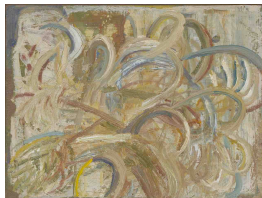

# Lemon Yard

Cameron Gill, Aaron C. Carter, Kate Hill

Opening night Fri 8 Nov 6-8pm  
Exhibition Sat 9- Sun 24 Nov

\* \* \*

In Lemon Yard, friends Cameron Gill, Aaron C. Carter and Kate Hill consider the curated space of a garden—as observed through walks around the environment surrounding their shared studio, and in the more intimate spaces of their own backyards. Harvesting from their backgrounds in agriculture, permaculture, painting and sculpture, the trio bring together a suite of new work intertwined and overlapping in celebration of cement swans and the mollusks of Brunswick.

Aaron C. Carter, *pond push* (2019)  
ink and flashe on Mingeishi paper, 65 x 96cm  
\$2,550

Cameron Gill, *Midnight Shimmer* (2019)  
oil on masonite, 37.5 x 30cm  
\$600 (framed)

Aaron C. Carter, *iris* (2019)  
porcelain, underglaze, pumice powder, 23.5cm x 31.5cm  
\$1,800

Aaron C. Carter, *Snake jug*  
white raku, underglaze, glaze, 16cm x 18cm  
NFS

Cameron Gill, *Still life going nowhere, happy as* (2019)  
oil on masonite, 50 x 40cm  
\$700 (framed)

Cameron Gill, *Creek* (2019)  
concrete 60 x 40cm  
\$450

Aaron C. Carter, *Francis* (2018)  
copper pipe, florist wire, linen, fabric dye, 86cm x 10cm  
\$300

Cameron Gill, *Spider Flower* (2019)  
oil on masonite, 40 x 30cm, 2019  
\$600 (framed)

Aaron C. Carter, *look pollens* (2019)  
plywood, plaster, ink, flashe, 21cm x 31.5cm  
\$1,800