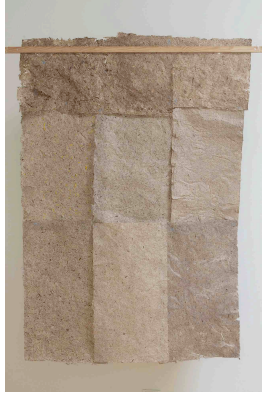

Aaron C. Carter, *pond push* (2019)  
ink and flashe on Mingeishi paper, 65 x 96cm  
\$2,550

Cameron Gill, *Midnight Shimmer* (2019)  
oil on masonite, 37.5 x 30cm  
\$600 (framed)

Aaron C. Carter, *iris* (2019)  
porcelain, underglaze, pumice powder, 23.5cm x 31.5cm  
\$1,800

Aaron C. Carter, *Snake jug*  
white raku, underglaze, glaze, 16cm x 18cm  
NFS

Cameron Gill, *Still life going nowhere, happy as* (2019)  
oil on masonite, 50 x 40cm  
\$700 (framed)

Cameron Gill, *Creek* (2019)  
concrete 60 x 40cm  
\$450

Aaron C. Carter, *Francis* (2018)  
copper pipe, florist wire, linen, fabric dye, 86cm x 10cm  
\$300

Cameron Gill, *Spider Flower* (2019)  
oil on masonite, 40 x 30cm, 2019  
\$600 (framed)

Aaron C. Carter, *look pollens* (2019)  
plywood, plaster, ink, flashe, 21cm x 31.5cm  
\$1,800