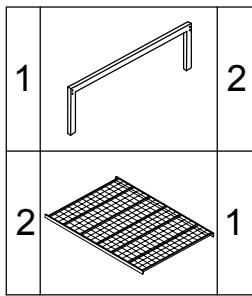

Assembly Instructions: Thornham Bed (3'0)

A		M8X40mm	8
B		M8	8
C			1

CODE	HARDWARE	QTY
A	 M8X40	8
B	 M8	8
C		1