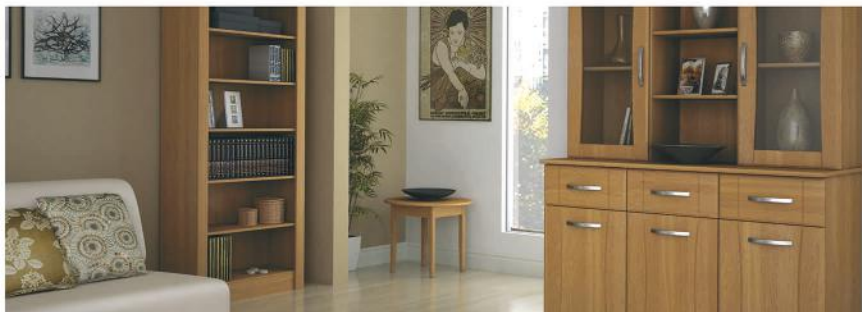

IMOLA CONTRACT LOUNGE FURNITURE

The Imola Living range offers you great versatility. With a wide variety of different cabinets and tables available, it will help you to achieve the safe and comfortable surroundings necessary to complement any home in any environment.

- Glued dowelled and screwed
- Solid backs to all units
- 170° degree hinges
- Optional locks
- Soft rounded corners
- Anti-microbial finishing lacquers
- Vinyl moulded door / drawer fronts
- Large visual metal handles
- UK manufactured

Finishes Available

CONSOLE / HALL TABLE

RB-CON-FUR-219

H:903mm W:1015mm D:400mm

SMALL TV UNIT

RB-CON-FUR-222

H:660mm W:810mm D:450mm

WIDE TV UNIT

RB-CON-FUR-223

H:660mm W:1400mm D:450mm

CORNER TV UNIT

RB-CON-FUR-224

H:645mm W:470mm D:460mm

LOW CORNER UNIT

RB-CON-FUR-232

H:925mm W:560mm D:500mm