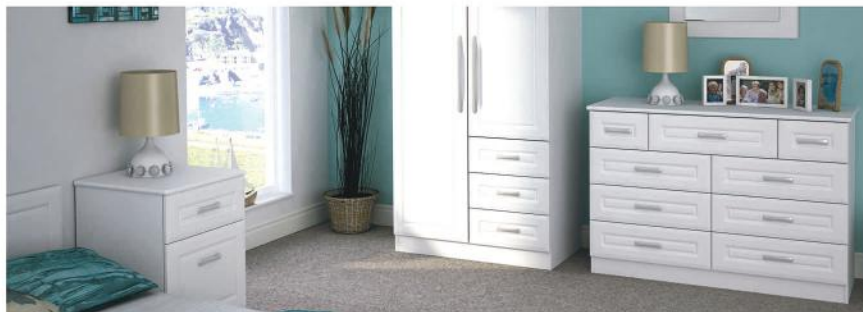

H:1820mm W:780mm D:540mm

36" COMBINATION WARDROBE

RB-CON-FUR-130

H:1820mm W:915mm D:540mm

TURIN CONTRACT BEDROOM FURNITURE

The Turin Collection is a range of furniture that combines luxury with practicality. Its doors and drawers have a beautifully deep moulded design that creates the range's high quality look. Featuring large design-led handles which not only complement the overall finished design but they can also assist users as they are easy to visualise and hold.