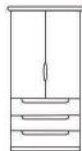

GENTS WARDROBE
RB-CON-FUR-194
H:1825mm W:814mm D:620mm