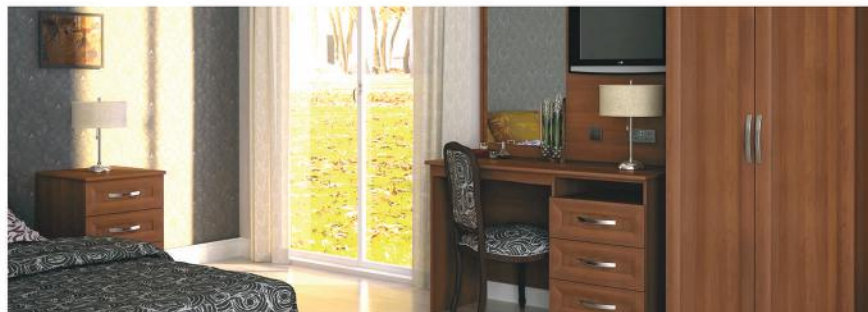

30" GENTS WARDROBE
RB-CON-FUR-061
H:1825mm W:830mm D:540mm

36" COMBINATION WARDROBE
RB-CON-FUR-063
H:1825mm W:970mm D:540mm

MILAN CONTRACT BEDROOM FURNITURE

The Milan range is where style meets substance. Every unit is robust and durable yet with the heavy framed doors and drawers it exudes that timeless design, allowing you to create a luxurious finish that will never go out of fashion.