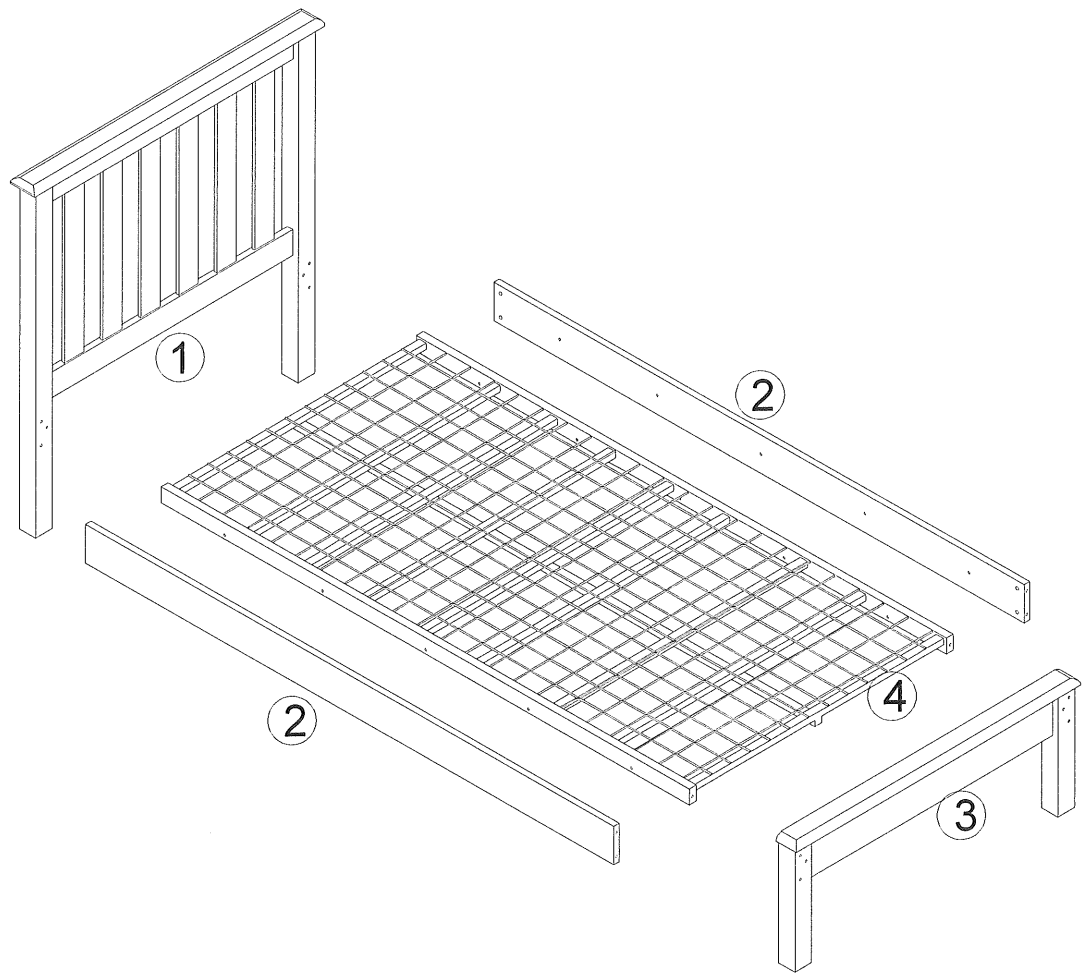

KIWI 3' BED ASSEMBLY INSTRUCTION

6 x 90mm
A x 12

B x 8

8x40mm
C x 10

D x 10

E x 12

4mm
F x 1

5mm
G x 1

STEP 1

C		10
D		10
G		1

STEP 2

A		6
B		4
F		1

STEP 3

A		6
B		4
F		1

STEP 4

E		12
---	---	----