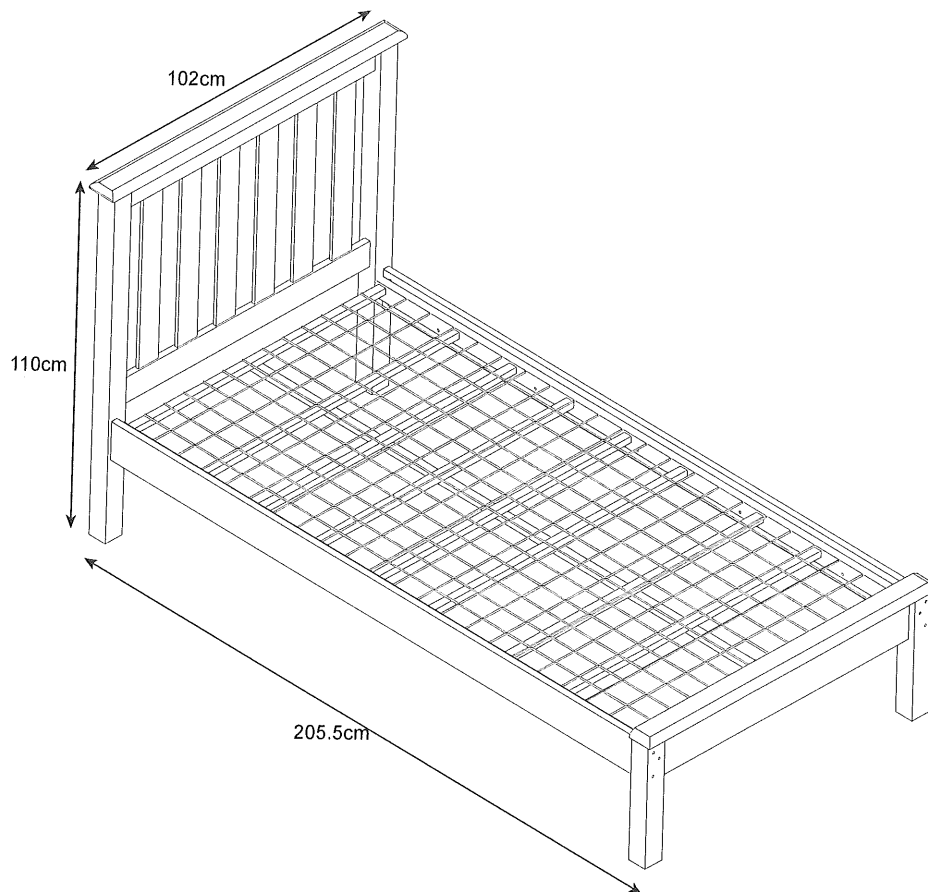

KIWI 3' BED ASSEMBLY INSTRUCTION

6 x 90mm
A x 12

B x 8

8x40mm
C x 10

D x 10

E x 12

4mm
F x 1

5mm
G x 1

STEP 1

C		10
D		10
G		1

STEP 2

A		6
B		4
F		1

STEP 3

A		6
B		4
F		1

STEP 4

E		12
---	---	----