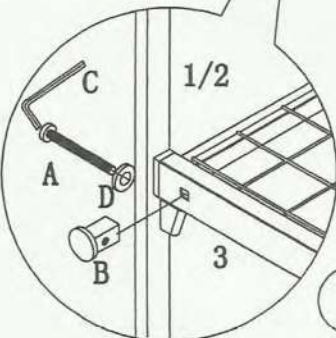

Assembly Instructions: Block Bed - Mesh Base (3'0)

1

Headboard x1pcs

2

Footboard x1pcs

3

Mattress bed frame x1pcs

A

Bolt
M6x90
4pcs

B

insert
nut4pcs

C

Allen
key 4MM
1pcs

D

Flat washer
4pcs

1