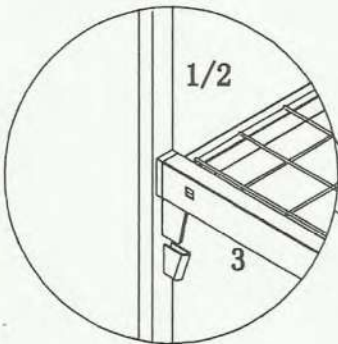

Assembly Instructions: Block Bed - Mesh Base (3'0)

1

Headboard x1pcs

2

Footboard x1pcs

3

Mattress bed frame x1pcs

A

Bolt
M6x90
4pcs

B

insert
nut4pcs

C

Allen
key 4MM
1pcs

D

Flat washer
4pcs

1