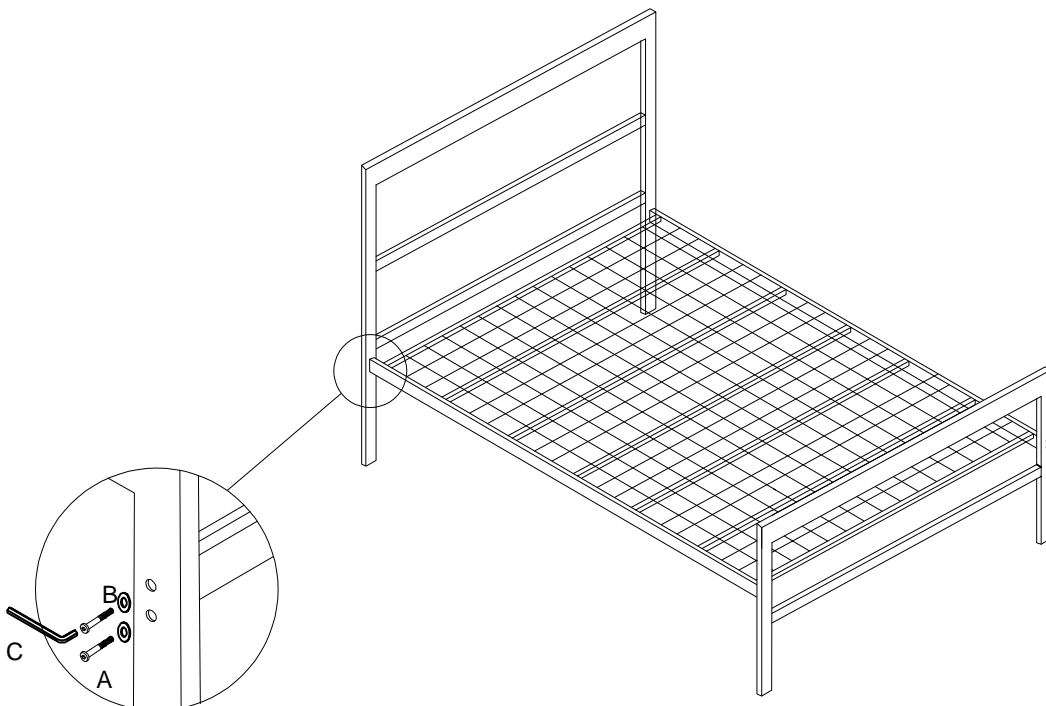

Assembly Instructions: HD Block Bed (3'0)

| | | | |
|---|--|---------|---|
| A | | M8X40mm | 8 |
| B | | M8 | 8 |
| C | | | 1 |

| CODE | HARDWARE | QTY |
|------|----------|-----|
| A | M8X40 | 8 |
| B | M8 | 8 |
| C | | 1 |