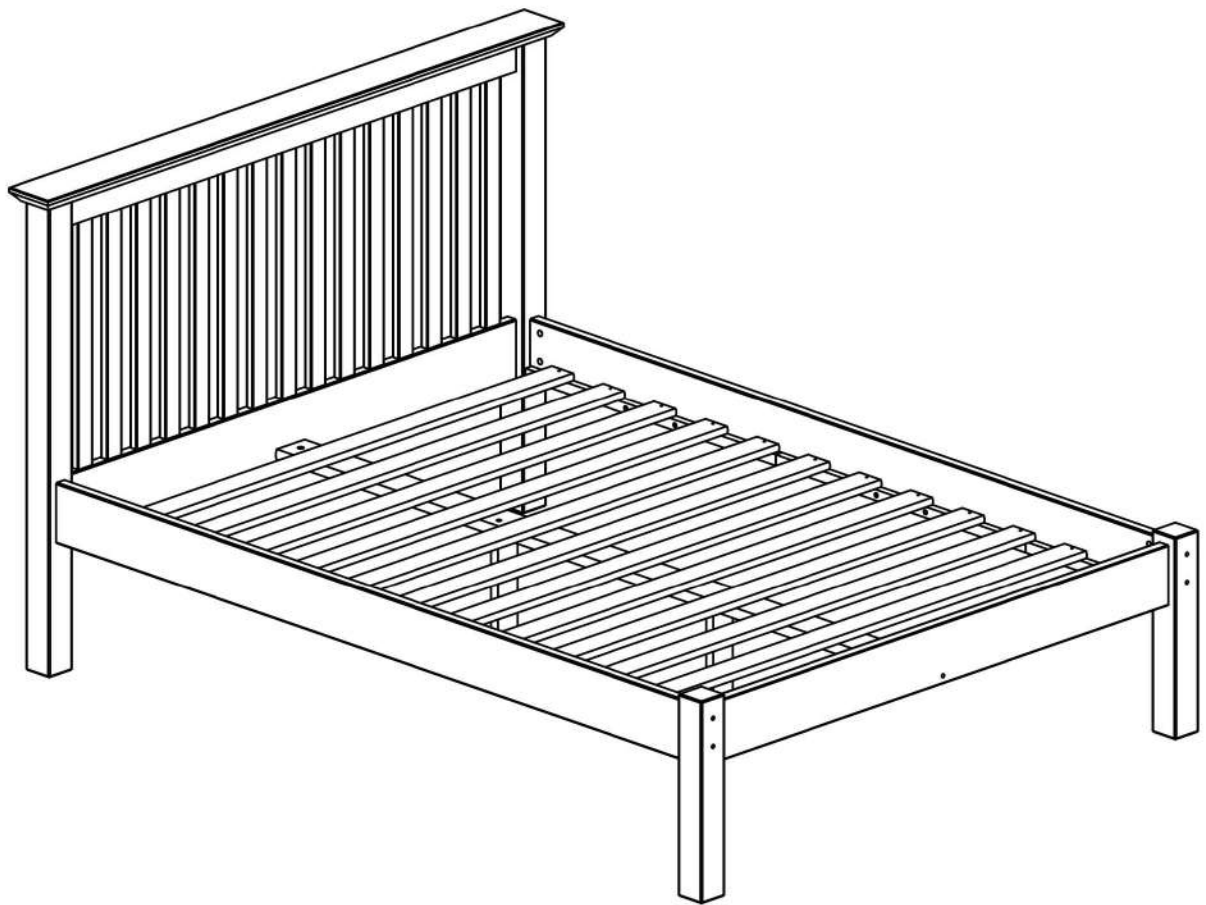

Dove Grey Bed 150cm

Assembly Instructions