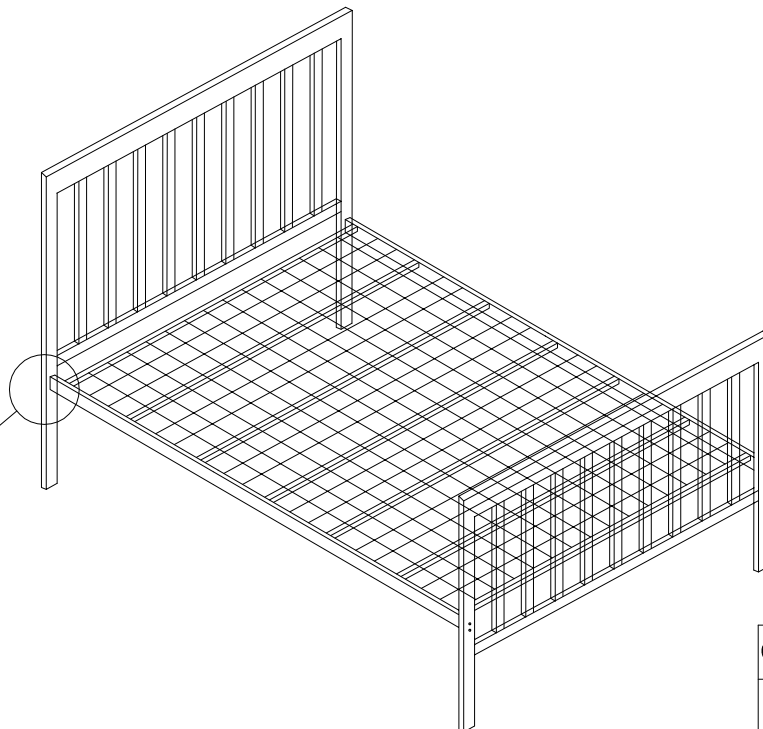

Assembly Instructions: HD Holkham Bed (3'0)

1		1
2		1
3		1

A		M8X40mm	8
B		M8	8
C			1

CODE	HARDWARE	QTY
A	M8X40	8
B	M8	8
C		1