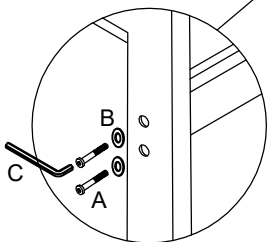

Assembly Instructions: HD Cromer Bed (3'0)

| | | |
|---|--|---|
| 1 | | 1 |
| 2 | | 1 |
| 3 | | 1 |

| | | | |
|---|--|---------|---|
| A | | M8X65mm | 8 |
| B | | M8 | 8 |
| C | | | 1 |

| CODE | HARDWARE | QTY |
|------|----------|-----|
| A | M8X65 | 8 |
| B | M8 | 8 |
| C | | 1 |