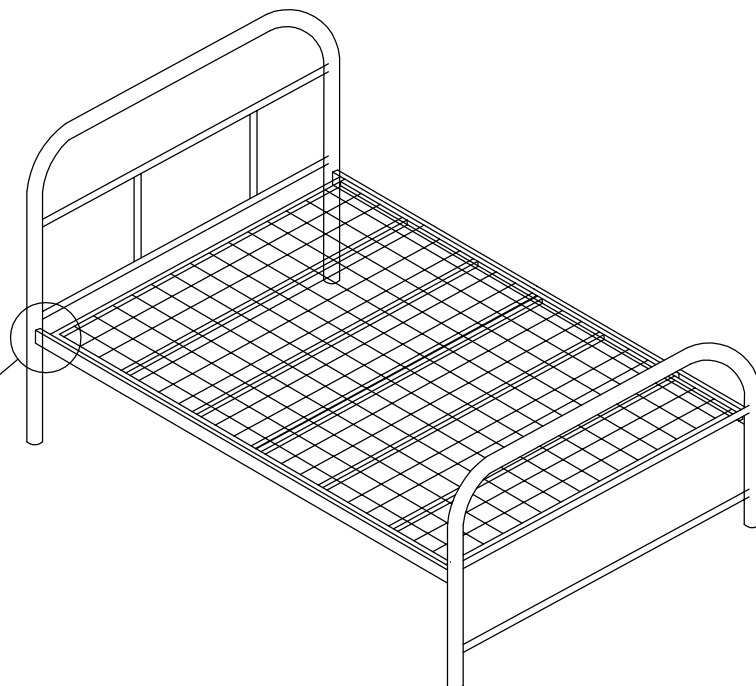

Assembly Instructions: HD Cromer Bed (3'0)

| | | |
|---|--|---|
| 1 | | 1 |
| 2 | | 1 |
| 3 | | 1 |

| | | | |
|---|--|---------|---|
| A | | M8X65mm | 8 |
| B | | M8 | 8 |
| C | | | 1 |

| CODE | HARDWARE | QTY |
|------|----------|-----|
| A | M8X65 | 8 |
| B | M8 | 8 |
| C | | 1 |