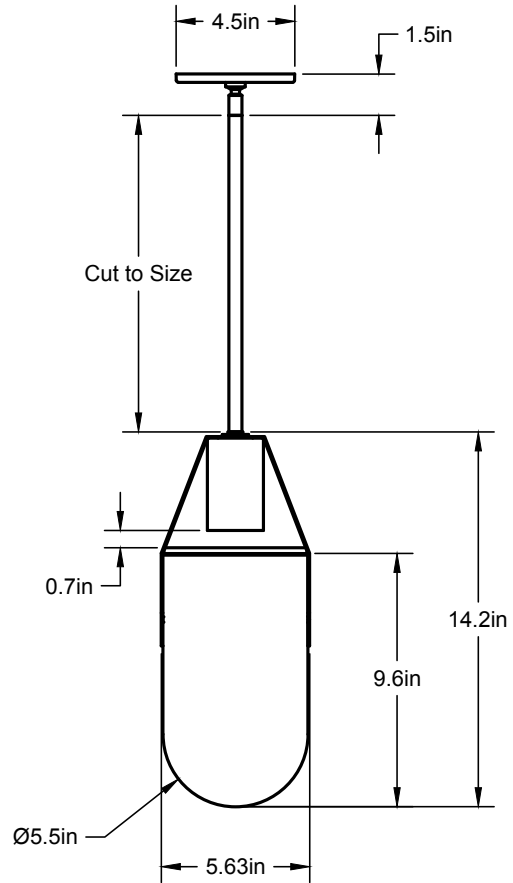

HANDMADE
IN U.S.A.

81 Franklin St, New York, NY 10013
studio@alliedmaker.com
(212) 334-7333