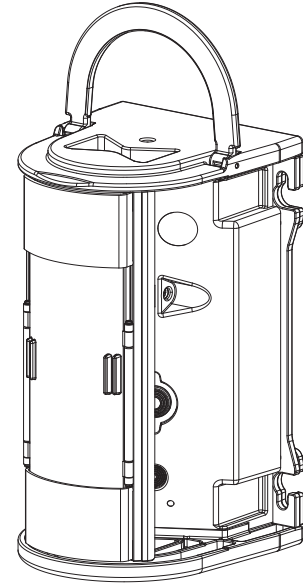

PRODUCT SUMMARY

Instantly light up any scene or area with the battery powered Nomad® NOW, N32, and N56 scene lights. These portable scene lights are self-contained and have a built-in durable carry handle. They are compact, easy to transport, and need no cords or generators. They can be hung, placed on a table or the ground, mounted to a tripod, or mounted to a metal surface with the magnet mounts. Multiple units can also be stacked together. These ultra-rugged light work in any weather and are waterproof. The N32 and N56 offer 95 CRI production quality, True to Life™ LED light, ideal for photographers and videographers on the move.

MODEL	WEIGHT	HEIGHT	LENGTH	DEPTH	LUMENS	MAX BEAM DISTANCE	BATTERY LIFE
NOW	4.5 lbs (2 kg)	8.7 in (221 mm)	5.3 in (135 mm)	4.3 in (109 mm)	HIGH: 3,000 MEDIUM: 1,200 LOW: 500	1,771 ft (540 m)	HIGH: 3 hours MEDIUM: 9 hours LOW: 24 hours
N32	4.5 lbs (2 kg)	8.7 in (221 mm)	5.3 in (135 mm)	4.3 in (109 mm)	HIGH: 2,400 MEDIUM: 900 LOW: 400	NA	HIGH: 3 hours MEDIUM: 9 hours LOW: 24 hours
N56	4.5 lbs (2 kg)	8.7 in (221 mm)	5.3 in (135 mm)	4.3 in (109 mm)	HIGH: 2,700 MEDIUM: 1,000 LOW: 400	NA	HIGH: 3 hours MEDIUM: 9 hours LOW: 24 hours