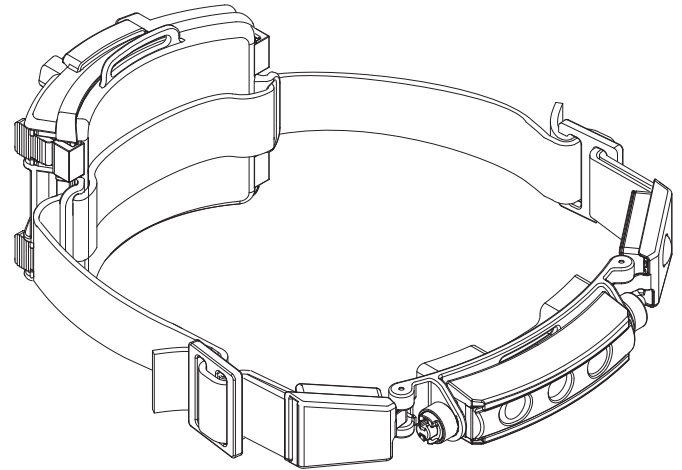

FEATURES

- True to Life™ Technology
- Blend of focused and panoramic light
- 2 intensities (low, high)
- Rear safety LED
- Quick tilt to aim light (Tilt models only)
- Ultra-slim design fits most U.S. style fire helmets with external face shields
- Waterproof and Impact Resistant
- Fire Resistant: meets NFPA 1971-8.6 (2013) requirements

MATERIALS

- Zinc alloy with nickel coated housing and polycarbonate lens
- Silicone cable
- Silicone and elastic straps included (LoPro model includes silicone only)

CERTIFICATIONS

- IPX7
- CE-EMC

MODELS	P/N
Discover LoPro White LEDs	480-L06
Discover Tilt White LEDs	480-T09

WHAT'S INCLUDED
<ul style="list-style-type: none"> • (1) Silicone Strap • (1) Elastic Strap

ACCESSORIES
<ul style="list-style-type: none"> • Discover Replacement Lens • Elastic Strap (P/N 60-019) • Silicone Glow Strap (P/N 600-026) • Silicone Black Strap (P/N 600-027)

MODEL	WIDTH	HEIGHT	DEPTH	WEIGHT*	LUMENS	MAX BEAM DISTANCE	BATTERY LIFE
DISCOVER LOPRO WHITE	5.4 in (137 mm)	0.6 in (15 mm)	0.7 in (18 mm)	12 oz (340 g)	HIGH: 200 LOW: 54	376 ft (115 m)	HIGH: 5 hours LOW: 12 hours
DISCOVER TILT WHITE	6.3 in (160 mm)	0.7 in (18 mm)	0.9 in (22 mm)	12 oz (340 g)	HIGH: 200 LOW: 54	376 ft (115 m)	HIGH: 5 hours LOW: 12 hours