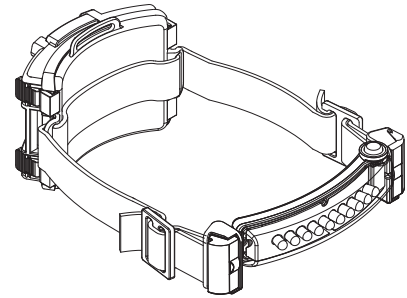

## PRODUCT SUMMARY

See wider and better with the FoxFury Command LED Headlamp / Helmet Lights. These rugged lights provide hands-free illumination in all-weather conditions and deliver panoramic lighting for immediate situation assessment. They are designed for use on safety helmets (including hard hats and fire fighter helmets), on a cap, or directly on the forehead.

## FEATURES

- True to Life™ LED Technology
- Blend of focused and panoramic light
- 3 intensities (low, medium, high)
- Ultra-Slim design fits most U.S. style fire helmets with external face shields
- Rear safety LED
- Quick tilt (45°) to aim light (Tilt models)
- Waterproof and Impact Resistant
- Fire resistant: meets NFPA 1971-8.6 (2013) requirements

## MATERIALS

- Nylon 66 housing with polycarbonate lens
- Silicone cable
- Silicone (LoPro models only) and elastic straps included

## CERTIFICATIONS

- IPX7
- CE-EMC

MODEL	WIDTH	HEIGHT	DEPTH	WEIGHT*	LUMENS	MAX BEAM DISTANCE	BATTERY LIFE
COMMAND LOPRO WHITE	5.3 in (135 mm)	1.0 in (25 mm)	0.7 in (18 mm)	9.6 oz (272 g)	HIGH: 65 MEDIUM: 45 LOW: 16	92 ft (28 m)	HIGH: 7 hours MED: 10 hours LOW: 28 hours
COMMAND+ LOPRO WHITE & GREEN	5.3 in (135 mm)	1.0 in (25 mm)	0.7 in (18 mm)	9.6 oz (272 g)	HIGH: 100 MEDIUM: 78 LOW: 32	114 ft (35 m)	HIGH: 5 hours MED: 6 hours LOW: 14 hours
COMMAND TILT WHITE	4.8 in (122 mm)	1.0 in (25 mm)	1.0 in (25 mm)	9.6 oz (272 g)	HIGH: 65 MEDIUM: 45 LOW: 16	92 ft (28 m)	HIGH: 7 hours MED: 10 hours LOW: 28 hours
COMMAND+ TILT WHITE	4.8 in (122 mm)	1.0 in (25 mm)	1.0 in (25 mm)	9.6 oz (272 g)	HIGH: 100 MEDIUM: 78 LOW: 32	114 ft (35 m)	HIGH: 5 hours MED: 6 hours LOW: 14 hours
COMMAND+ TILT WHITE & GREEN	4.8 in (122 mm)	1.0 in (25 mm)	1.0 in (25 mm)	9.6 oz (272 g)	HIGH: 100 MEDIUM: 78 LOW: 32	114 ft (35 m)	HIGH: 5 hours MED: 6 hours LOW: 14 hours
COMMAND+ TILT WHITE & AMBER	4.8 in (122 mm)	1.0 in (25 mm)	1.0 in (25 mm)	9.6 oz (272 g)	HIGH: 100 MEDIUM: 78 LOW: 32	114 ft (35 m)	HIGH: 5 hours MED: 6 hours LOW: 14 hours