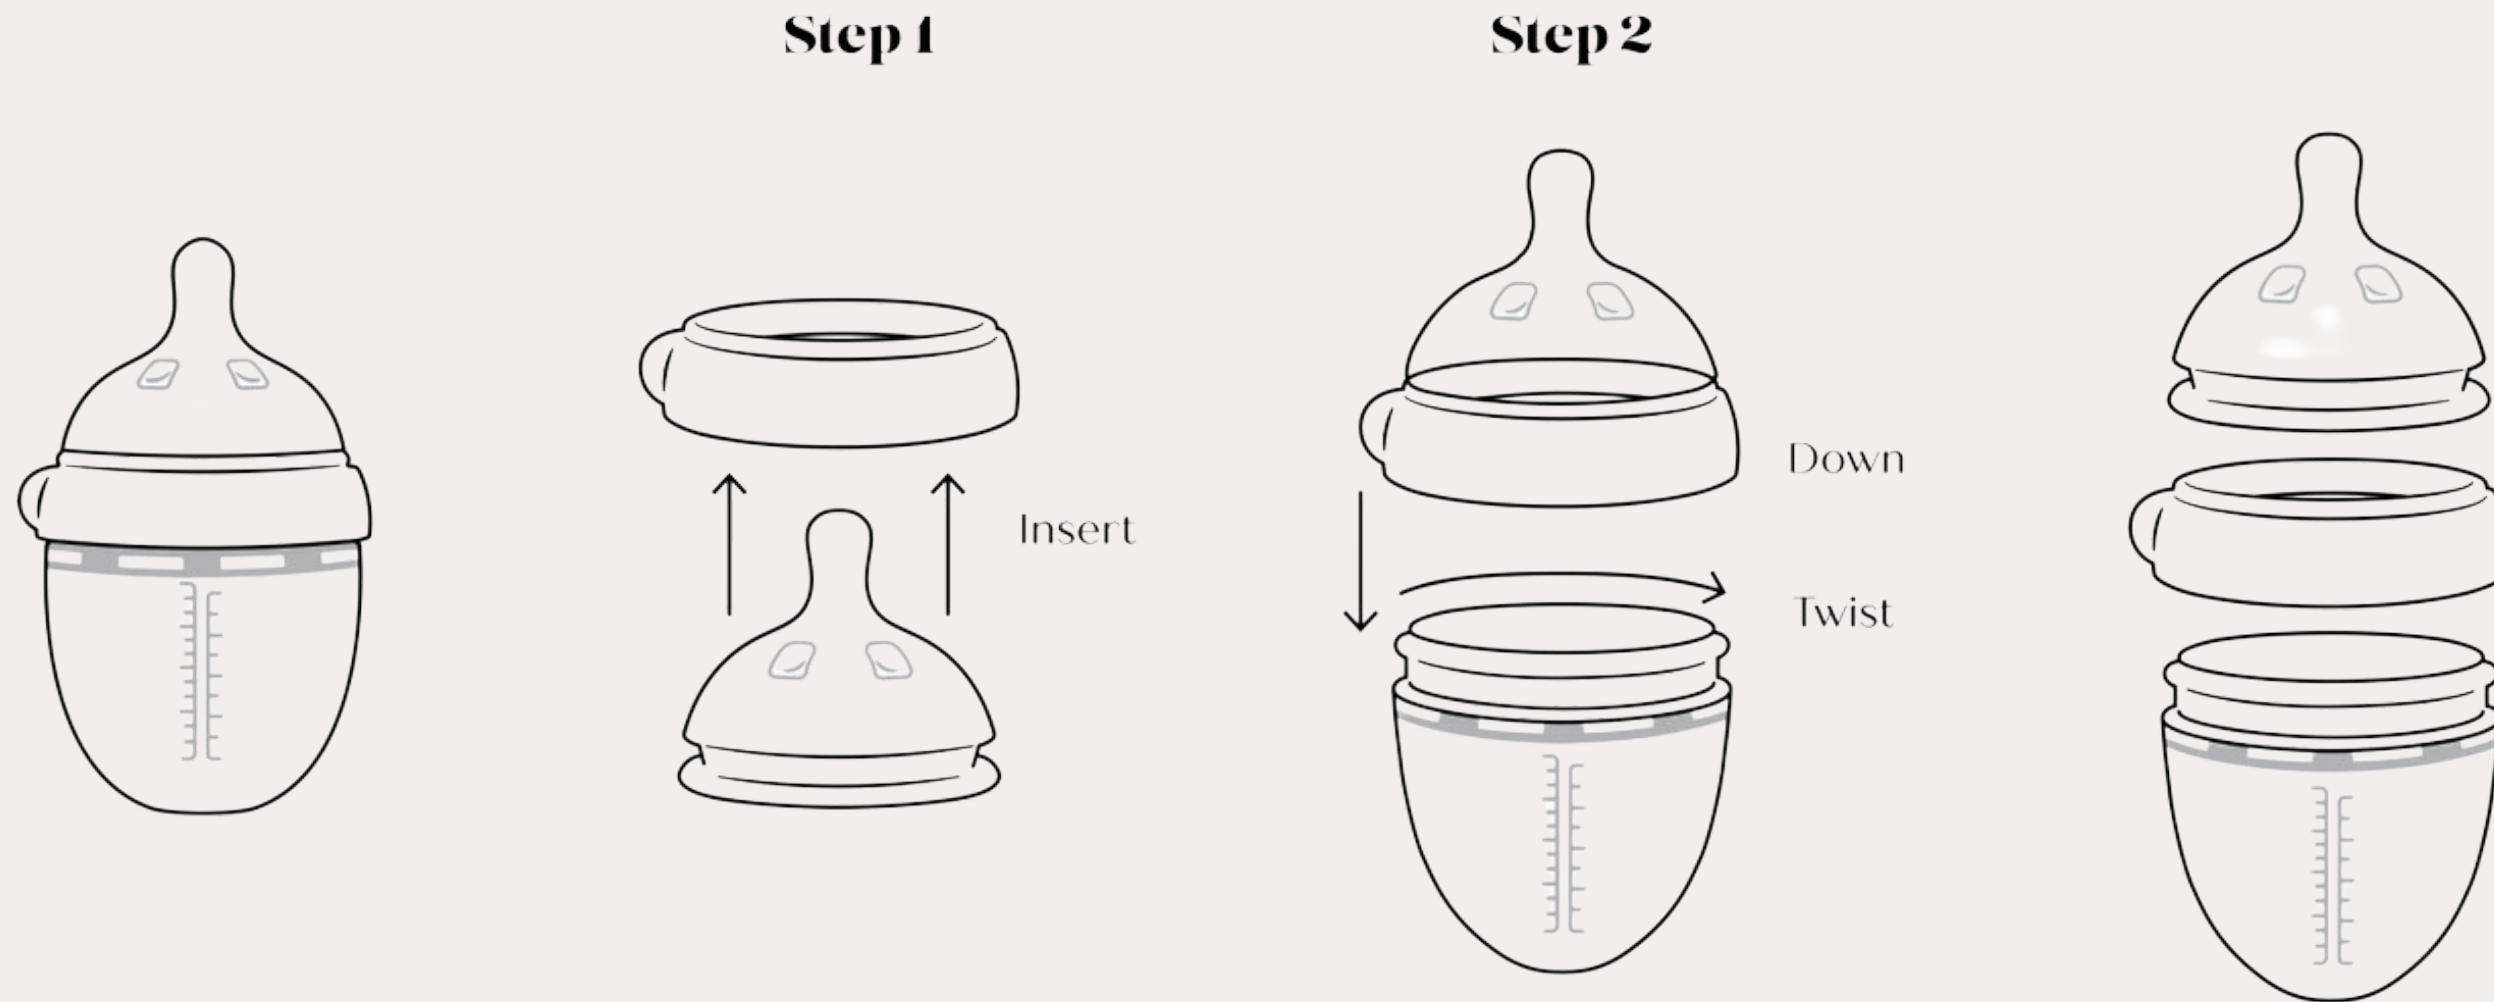

Assembly Instructions

Distributed by: The Natural Nipple Corp. Tampa Bay Wave 501 E Kennedy Blvd Floor 6 Tampa, FL 33602

Any questions? Visit our website: www.thenaturalnipple.com or email us at support@thenaturalnipple.com