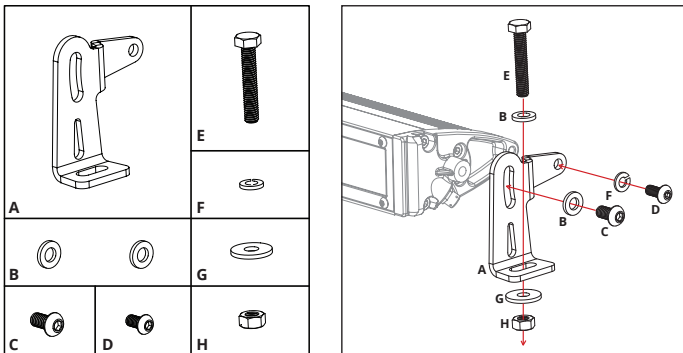

## Wiring

Connect the red wire to positive supply, and black wire to negative or common ground.

**Please note:** This auxiliary lamp draws high current, and requires adequately-sized wiring for safe operation. If you are not using a Diode Dynamics wire harness, use wire sized 16 AWG or larger. Please be mindful of current ratings and wire size, especially if splitting power signals to multiple light bars, or using switches. If you have any questions, please feel free to contact us for assistance.

## Mounting

If you wish, you may use the included hardware to mount your light bar. A number of fasteners are included, and can be used as you see fit. The most common mounting style is shown below. Stage Series Light Bars are also compatible with most standard mounting brackets on the market. Reference the dimensions on opposite side to determine the best mounting solution for your application.

## Dimensions