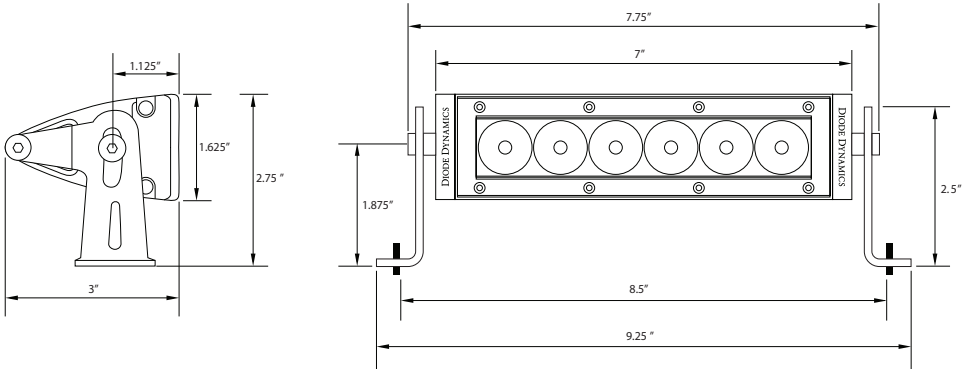

## Wiring

Connect the red wire to positive supply, and black wire to negative or common ground.

**Please note:** This auxiliary lamp draws high current, and requires adequately-sized wiring for safe operation. If you are not using a Diode Dynamics wire harness, use wire sized 16 AWG or larger. Please be mindful of current ratings and wire size, especially if splitting power signals to multiple light bars, or using switches. If you have any questions, please feel free to contact us for assistance.

## Mounting

If you wish, you may use the included hardware to mount your light bar. A number of fasteners are included, and can be used as you see fit. The most common mounting style is shown below. Stage Series Light Bars are also compatible with most standard mounting brackets on the market. Reference the dimensions on opposite side to determine the best mounting solution for your application.

## Dimensions