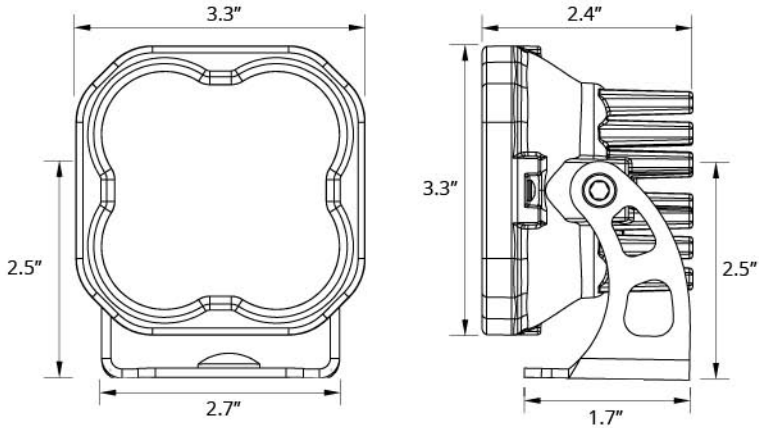

Wiring

Connect the red wire to positive supply, and black wire to negative or common ground.

Please note: This auxiliary lamp draws high current, and requires adequately-sized wiring for safe operation. If you are not using a Diode Dynamics wire harness, use wire sized 16 AWG or larger. Please be mindful of current ratings and wire size, especially if splitting power signals to multiple pods, or using switches. If you have any questions, please feel free to contact us for assistance.

Dimensions

Output

Driving

Fog/Wide

Flood

Spot

- A - lux at 10 meters
- B - Distance (m) with 1 lux
- C - Distance (m) with .25 lux

SS3 SPORT						SS3 PRO				
Lens Color/Optics	cd*	A B C			SKU	cd*	A B C			SKU
		Illuminance (lx)	Distance (m)				Illuminance (lx)	Distance (m)		
White Driving	54,700	547	234	470	DD6120	66,500	665	258	520	DD6128
White Flood	1,750	18	42	80	DD6121	3,100	31	56	110	DD6129
White Fog	10,600	106	103	210	DD6122	11,900	119	109	220	DD6130
White Spot	151,000	1510	389	780	DD6123	131,500	1315	363	730	DD6131
Yellow Driving	53,500	535	231	460	DD6124	60,900	609	247	490	DD6132
Yellow Flood	1,600	16	40	80	DD6125	2,850	29	53	110	DD6133
Yellow Fog	9,050	91	95	190	DD6126	10,900	109	104	210	DD6134
Yellow Spot	149,000	1490	386	770	DD6127	118,500	1185	344	690	DD6135
* PEAK BEAM INTENSITY						* PEAK BEAM INTENSITY				
Measured Output		Output Color				Measured Output		Output Color		
White	1,520 lumens	White	6000K White			White	3,000 lumens	White	6000K White	
Yellow	1,300 lumens	Yellow	3000K Yellow			Yellow	2,700 lumens	Yellow	3000K Yellow	