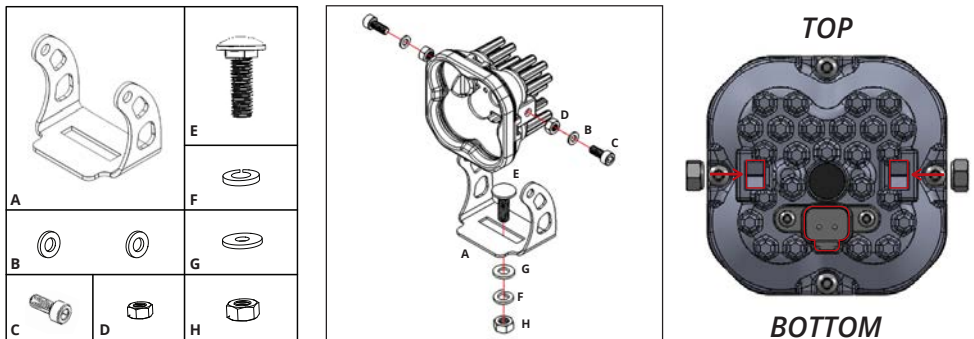

Kit Includes: One (1) or Two (2) 3" LED Pods, Deutsch-style wire pigtail, mounting bracket, and hardware

Features

- Advanced TIR (total internal reflection) optics
- High intensity LED chips
- Durable powdercoated aluminum construction
- Integrated Deutsch-style connector
- Pin fin heatsink design

Specifications

- Input Voltage: 9-24VDC
- Input Power: 14.5 watts (SS3 Sport)
  36 watts (SS3 Pro)
- Current Draw: 1.1 amps @ 14V (SS3 Sport)
  2.7 amps @ 14V (SS3 Pro)
- Operating Temperature: -40° to 185°F
- Weight: 1.5 lbs (single), 2.3 lbs (pair)

Wiring

Connect the red wire to positive supply, and black wire to negative or common ground.

Please note: This auxiliary lamp draws high current, and requires adequately-sized wiring for safe operation. If you are not using a Diode Dynamics wire harness, use wire sized 16 AWG or larger. Please be mindful of current ratings and wire size, especially if splitting power signals to multiple pods, or using switches. If you have any questions, please feel free to contact us for assistance.

Mounting

If you wish, you may use the included hardware to mount your pod. Fasteners are included. The most common mounting style is shown below. Stage Series Pods are also compatible with most standard mounting brackets on the market.